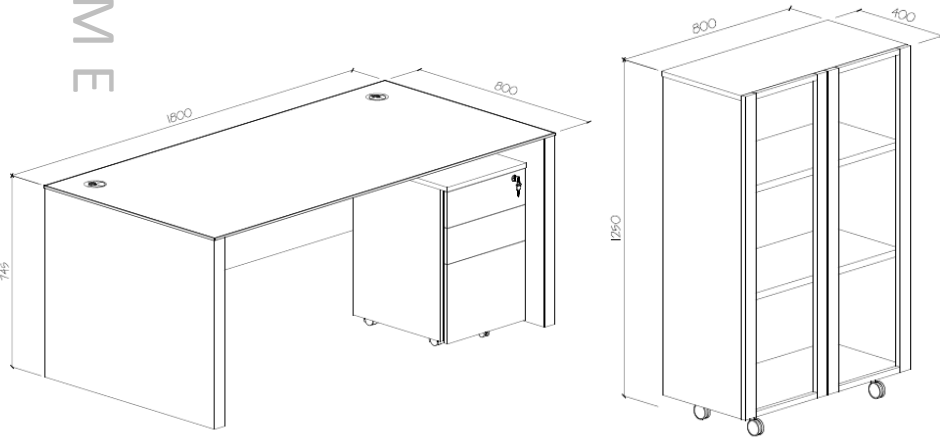

Option 1 (change accordingly)

ENTER ROOM NAME

### The Edge Executive Desk

**FEATURES:**

- Available with a variety of storage options
- Slanted, beveled desk edge for smooth finish.

**DIMENSIONS:**

- Single desk: W1800 x D800 x H745
- Mobile glazed door cabinet: W800 x D400 x H1250
- Mobile 3 drawer pedestal: W416 x D500 x H650
- Fixed 2 drawer pedestal: W412 x D528 x H445

**MATERIAL:**

407  
walnut esperia

Optional fixed 2-drawer pedestal

Or mobile 3-drawer pedestal