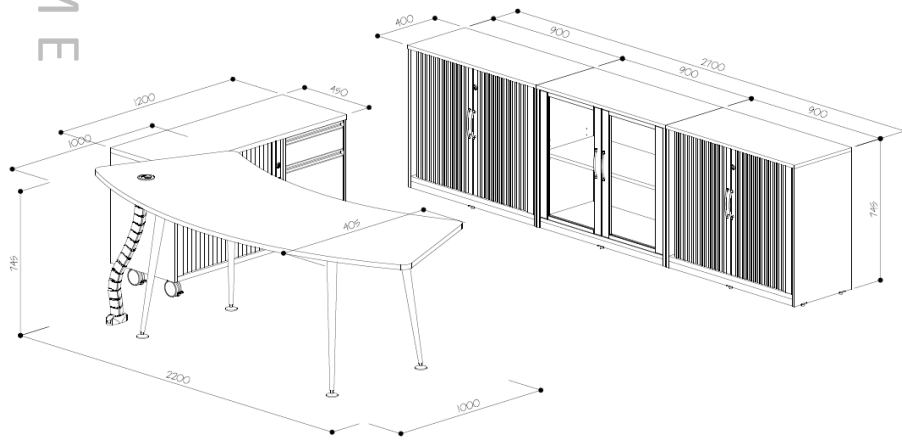

**Office Zone
Executive Desk**

FEATURES:

- Metallic support base stands out in appearance and practical comfort.
- Combine with the storage units for a complete, office suite, keeping your workspace professional and free of clutter.

DIMENSIONS:

- Executive desk: W2200 x D1000 x H745
- Roller-shutter mobile side unit: W1200 x D450 x H695
- Low back cabinets: W2700 x D400 x H745

MATERIAL:

323
Wildbirne

309
Mahogany

Roller-shutter mobile side unit with lockable 2 drawers

**Office Zone
Executive Desk**

FEATURES:

- Combine with our Office Zone storage solutions to create a complete Executive look for your office.

DIMENSIONS:

- Executive desk: W1800 x D900 + W1800 x D600 x H745
- Glazed hinged-door cabinet: W900 x D400 x H1250
- Wooden hinged-door cabinet: W900 x D400 x H1250
- 3 drawer mobile pedestal: W416 x D500 x H650