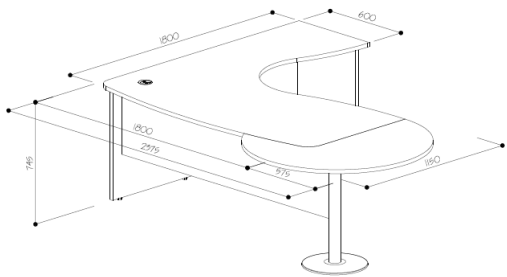

DIMENSIONS:

- Executive desk: W2200 x D1000 x H745
- Roller-shutter mobile side unit: W1200 x D450 x H695
- Low back cabinets: W2700 x D400 x H745

MATERIAL:

323
Wildbirne

309
Mahogany

Roller-shutter mobile side unit with lockable 2 drawers

**Office Zone
Executive Desk**

FEATURES:

- Combine with our Office Zone storage solutions to create a complete Executive look for your office.

DIMENSIONS:

- Executive desk: W1800 x D900 + W1800 x D600 x H745
- Glazed hinged-door cabinet: W900 x D400 x H1250
- Wooden hinged-door cabinet: W900 x D400 x H1250
- 3 drawer mobile pedestal: W416 x D500 x H650