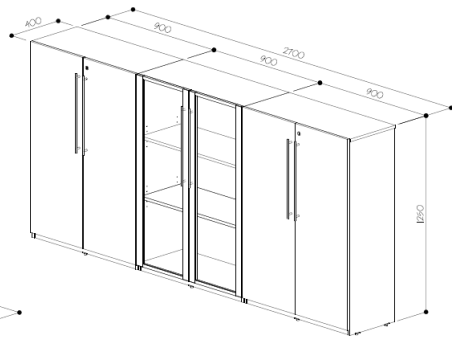

DIMENSIONS:

- Executive desk: W2200 x D1000 x H745
- Roller-shutter mobile side unit: W1200 x D450 x H695
- Low back cabinets: W2700 x D400 x H745

MATERIAL:

323
Wildbirne

309
Mahogany

Roller-shutter mobile side unit with lockable 2 drawers

**Office Zone
Executive Desk**

FEATURES:

- Combine with our Office Zone storage solutions to create a complete Executive look for your office.

DIMENSIONS:

- Executive desk: W1800 x D900 + W1800 x D600 x H745
- Glazed hinged-door cabinet: W900 x D400 x H1250
- Wooden hinged-door cabinet: W900 x D400 x H1250
- 3 drawer mobile pedestal: W416 x D500 x H650