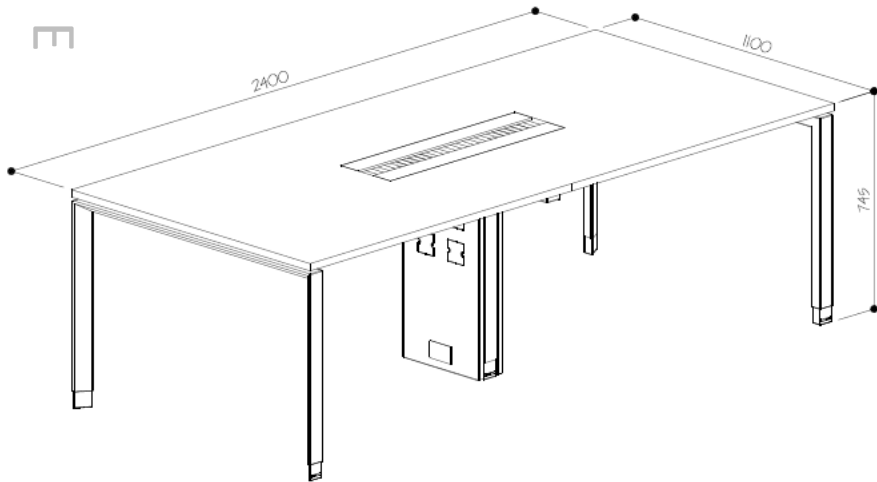

DIMENSIONS:

- Conference table made up of two tops:  
W3600 x D1500 x H745

MATERIAL:

Available in different MFC color and metal colors

meta:x

Meta:x  
Conference table

FEATURES:

- When matched with the wall unit which has an illuminated center for displays, a simple and stunning conference room is created.
- Available in different sizes and finishes to suit your preference

DIMENSIONS:

- Conference table: W2400 x D1100 x H745
- MX Combo storage unit: W2300 x D400 x H2000

MATERIAL:

S01  
Solar White

565  
grey tourmaline

Available in a range of different finishes

Option 1 (change accordingly)

ENTER ROOM NAME

meta:x

Meta:x  
Conference table

**FEATURES:**

- Available in different sizes

**DIMENSIONS:**

- Conference table: W2400 x D1100 x H745

**MATERIAL:**