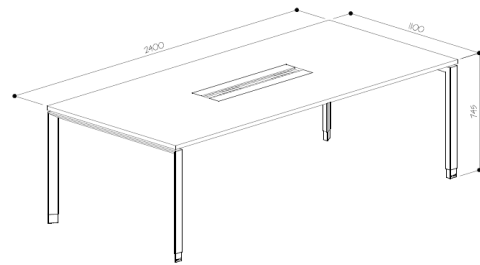

meta:x

Meta:x  
Conference table

FEATURES:

- Central connectivity cable tower and cable trays ensure a comprehensive cable management system for a highly productive modern meeting
- Available in different sizes

DIMENSIONS:

- Conference table made up of two tops:  
W3600 x D1500 x H745

MATERIAL:

Available in different MFC color and metal colors

meta:x

Meta:x  
Conference table

FEATURES:

- When matched with the wall unit which has an illuminated center for displays, a simple and stunning conference room is created.
- Available in different sizes and finishes to suit your preference

DIMENSIONS:

- Conference table: W2400 x D1100 x H745
- MX Combo storage unit: W2300 x D400 x H2000

MATERIAL:

S01  
Solar White

565  
grey tourmaline

Available in a range of different finishes

Option 1 (change accordingly)

ENTER ROOM NAME

meta:x

Meta:x  
Conference table

**FEATURES:**

- Available in different sizes

**DIMENSIONS:**

- Conference table: W2400 x D1100 x H745

**MATERIAL:**