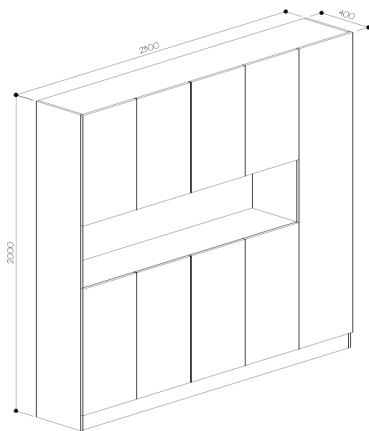

meta:x

Meta:x  
Conference table

FEATURES:

- Central connectivity cable tower and cable trays ensure a comprehensive cable management system for a highly productive modern meeting
- Available in different sizes

DIMENSIONS:

- Conference table made up of two tops:  
W3600 x D1500 x H745

MATERIAL:

Available in different MFC color and metal colors

meta:x

Meta:x  
Conference table

FEATURES:

- When matched with the wall unit which has an illuminated center for displays, a simple and stunning conference room is created.
- Available in different sizes and finishes to suit your preference

DIMENSIONS:

- Conference table: W2400 x D1100 x H745
- MX Combo storage unit: W2300 x D400 x H2000

MATERIAL:

S01  
Solar White

565  
grey tourmaline

Available in a range of different finishes

Option 1 (change accordingly)

ENTER ROOM NAME

meta:x

Meta:x  
Conference table

**FEATURES:**

- Available in different sizes

**DIMENSIONS:**

- Conference table: W2400 x D1100 x H745

**MATERIAL:**