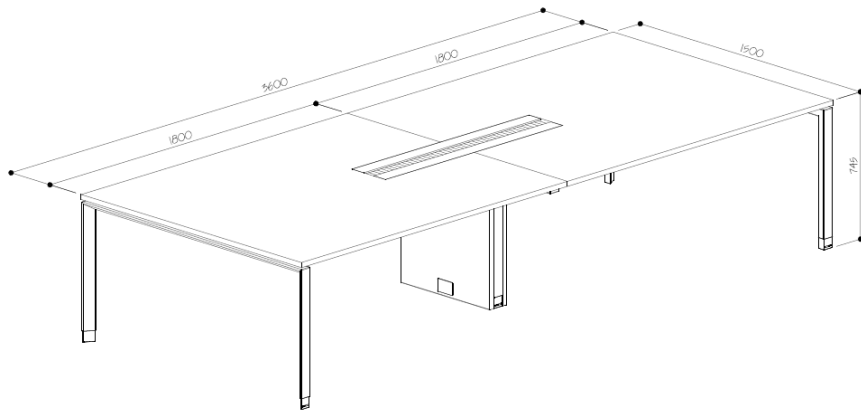

meta:x

Meta:x  
Conference table

FEATURES:

- Central connectivity cable tower and cable trays ensure a comprehensive cable management system for a highly productive modern meeting
- Available in different sizes

DIMENSIONS:

- Conference table made up of two tops:  
W3600 x D1500 x H745

MATERIAL:

Available in different MFC color and metal colors

meta:x

Meta:x  
Conference table

FEATURES:

- When matched with the wall unit which has an illuminated center for displays, a simple and stunning conference room is created.
- Available in different sizes and finishes to suit your preference

DIMENSIONS:

- Conference table: W2400 x D1100 x H745
- MX Combo storage unit: W2300 x D400 x H2000

MATERIAL:

S01  
Solar White

565  
grey tourmaline

Available in a range of different finishes

Option 1 (change accordingly)

ENTER ROOM NAME

meta:x

Meta:x  
Conference table

**FEATURES:**

- Available in different sizes

**DIMENSIONS:**

- Conference table: W2400 x D1100 x H745

**MATERIAL:**