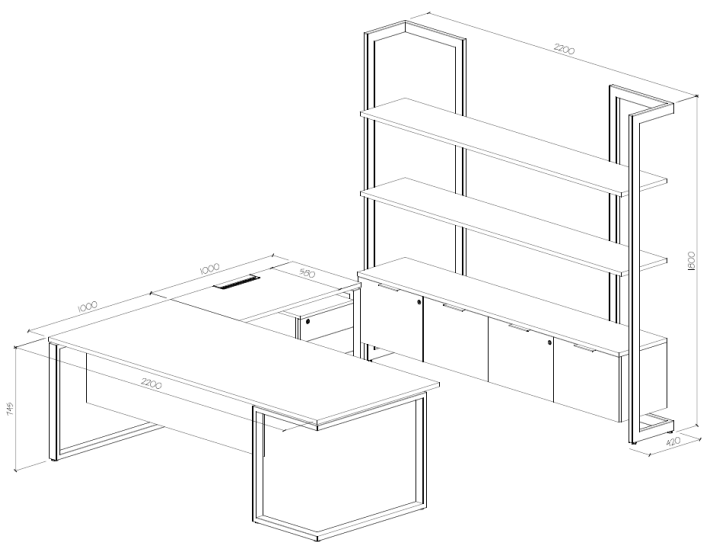

Metwood Executive Suite

FEATURES:

- A complete executive suite with stylish table base and bookshelf frame.
- Available with full connectivity

DIMENSIONS:

- L shaped desk: W2200 x D1000 + W1000 x D580 x H745
- 3 Drawer mobile pedestal: W416 x D500 x H650
- Back shelving unit: W2200 x D420 x H1800

MATERIAL:

S01
Ash Grey

403
palisander santos