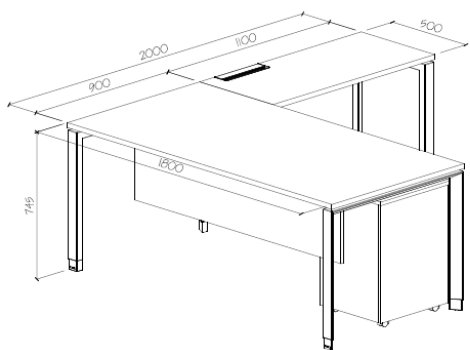

Option 1 (change accordingly)

ENTER ROOM NAME

metasuite

Metasuite Executive Suite

FEATURES:

- Available with a multitude of storage units
- The L Shaped desk provides a large space to work on
- Available with optional set-back wood or aluminium modesty panel

DIMENSIONS:

- L-shaped desk: W1800 x D900 + W1100 x D500 x H745
- MX Combo storage unit: W2300 x D400 x H2000
- 3 drawer pedestal: W416 x D500 x H650

MATERIAL:

metasuite

Metasuite
Executive Suite

FEATURES:

- Storage system available with glazed glass doors
- L Shaped desk for a large space to work on
- Available with optional set-back aluminum or MFC modesty panel

DIMENSIONS:

- L shaped desk: W1800 x D900 + L1100 x D500 x H745
- Glazed-door cabinet with 2 or 3 drawers W900 x D400 x H1800
- Mobile 3 drawer pedestal: W416 x D500 x H655