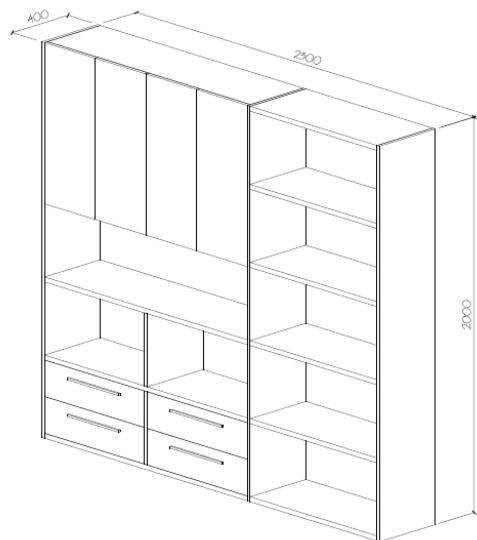

Option 1 (change accordingly)

ENTER ROOM NAME

metasuite

Metasuite Executive Suite

FEATURES:

- Available with a multitude of storage units
- The L Shaped desk provides a large space to work on
- Available with optional set-back wood or aluminium modesty panel

DIMENSIONS:

- L-shaped desk: W1800 x D900 + W1100 x D500 x H745
- MX Combo storage unit: W2300 x D400 x H2000
- 3 drawer pedestal: W416 x D500 x H650

MATERIAL:

metasuite

Metasuite
Executive Suite

FEATURES:

- Storage system available with glazed glass doors
- L Shaped desk for a large space to work on
- Available with optional set-back aluminum or MFC modesty panel

DIMENSIONS:

- L shaped desk: W1800 x D900 + L1100 x D500 x H745
- Glazed-door cabinet with 2 or 3 drawers W900 x D400 x H1800
- Mobile 3 drawer pedestal: W416 x D500 x H655