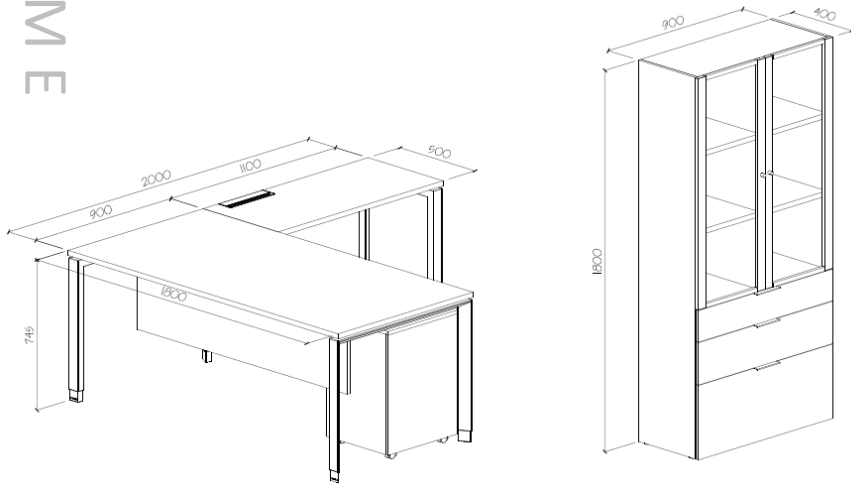

Option 1 (change accordingly)

ENTER ROOM NAME

metasuite

Metasuite Executive Suite

FEATURES:

- Available with a multitude of storage units
- The L Shaped desk provides a large space to work on
- Available with optional set-back wood or aluminium modesty panel

DIMENSIONS:

- L-shaped desk: W1800 x D900 + W1100 x D500 x H745
- MX Combo storage unit: W2300 x D400 x H2000
- 3 drawer pedestal: W416 x D500 x H650

MATERIAL:

metasuite

Metasuite
Executive Suite

FEATURES:

- Storage system available with glazed glass doors
- L Shaped desk for a large space to work on
- Available with optional set-back aluminum or MFC modesty panel

DIMENSIONS:

- L shaped desk: W1800 x D900 + L1100 x D500 x H745
- Glazed-door cabinet with 2 or 3 drawers W900 x D400 x H1800
- Mobile 3 drawer pedestal: W416 x D500 x H655