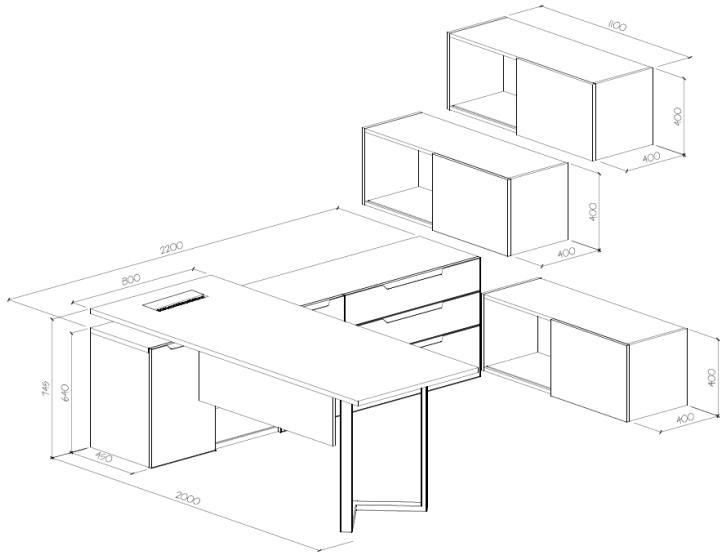

MetaForm Executive Desk

FEATURES:

- Modern design on CNC routed sleek drawer handles
- Available with smart Meta+ Connectivity
- Available with wall storage and side storage units

DIMENSIONS:

- Single desk: W2000 x D800 x H745
- Side cabinet: W2200 x D450 x H640
- Overhead cabinet: W1100 x D400 x H400

MATERIAL:

S01
Ash Grey

565
grey tourmaline

MetaForm Executive Desk

FEATURES:

- Modern design on CNC routed sleek drawer handles
- Available with smart Meta+ Connectivity
- Available with wall storage and side storage units

DIMENSIONS:

- Single desk: W2000 x D800 x H745
- Side cabinet: W2200 x D450 x H640
- Overhead cabinet: W1100 x D400 x H400

MATERIAL: