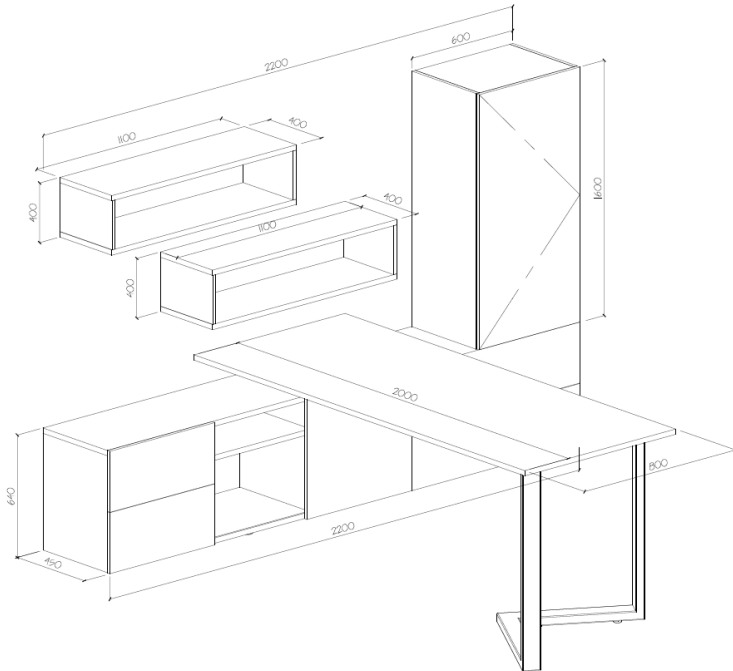

MetaForm Executive Desk

FEATURES:

- Modern design on CNC routed sleek drawer handles
- Available with smart Meta+ Connectivity
- Available with wall storage and side storage units

DIMENSIONS:

- Single desk: W2000 x D800 x H745
- Side cabinet: W2200 x D450 x H640
- Overhead cabinet: W1100 x D400 x H400

MATERIAL:

S01
Ash Grey

565
grey tourmaline

MetaForm Executive Desk

FEATURES:

- Modern design on CNC routed sleek drawer handles
- Available with smart Meta+ Connectivity
- Available with wall storage and side storage units

DIMENSIONS:

- Single desk: W2000 x D800 x H745
- Side cabinet: W2200 x D450 x H640
- Overhead cabinet: W1100 x D400 x H400

MATERIAL: