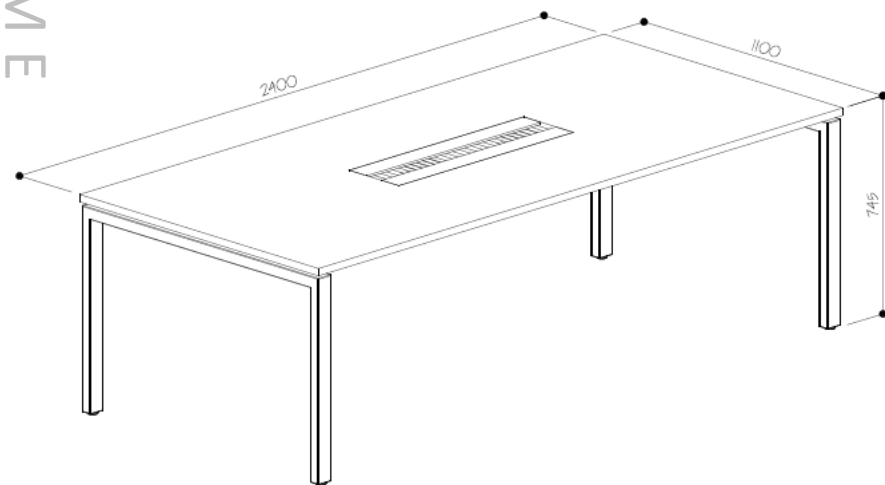

meta+

**Meta+
Conference table**

FEATURES:

- When matched with our Meta+ storage solutions, a simple, stylish and practical conference room is created.

DIMENSIONS:

- Conference table: W2400 x D1100 x H745

MATERIAL: