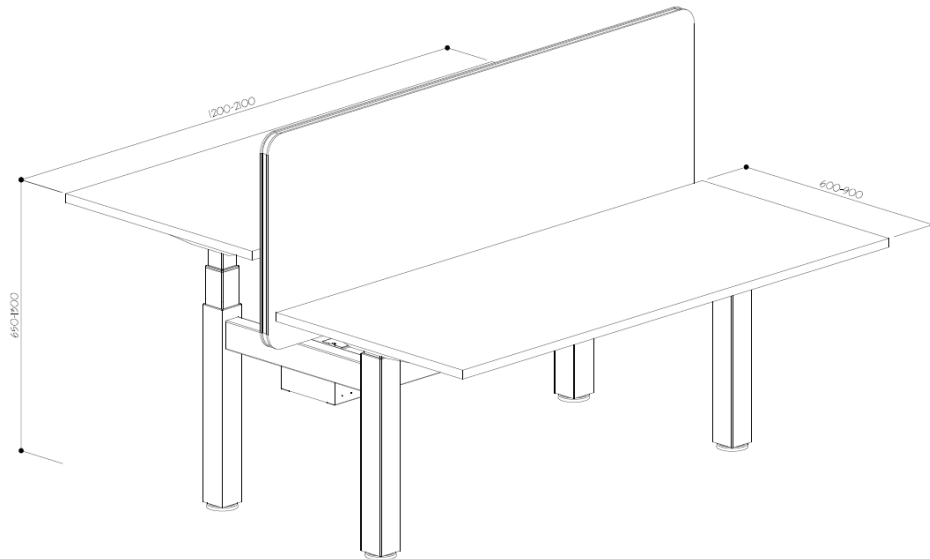

KOPLUS.

MOUNT

FEATURES:

- This elegant sit-stand desk will keep you moving
- Base only, without table top
- With wire management function
- Dual-motor transmission system

DIMENSIONS:

- Height range: 650 - 1300 mm
- Suitable for table top: W1200-2100 x D600-900

MATERIALS:

- High-tension steel in white or black powder coating

Origin: Taiwan

MOUNT

Koplus