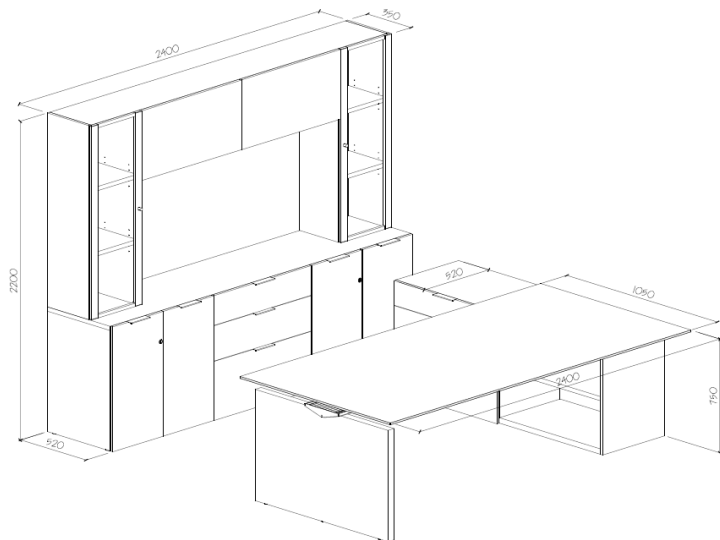

### Green Executive suite

**FEATURES:**

- Long lasting robust design with key components of wood, aluminium and glass
- Triangular connecting beam for a modern and simple design
- Glass hutch, credenza and shelving unit for storage.

**DIMENSIONS:**

- Main desk: W2400 x D1050 x H750
- Side credenza with 3 drawers: W1650 x D520 x H635
- Full height cabinet: W2400 x D350-520 x H2200

**MATERIAL:**

407  
walnut esperia

Available with a glass top