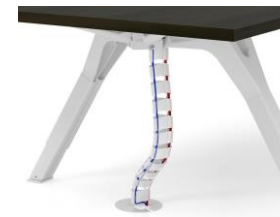

Option 1 (change accordingly)

ENTER ROOM NAME

Pike Conference table

FEATURES:

- A robust table frame structure with two sets of stylish legs firmly supports a conference table of up to 5400mm long
- Aluminium trunking with hinged flippers for tidy cable management
- Optional cable riser added to have the cables neatly organized between the floor and top.

DIMENSIONS:

- Overall dimension from 6 tops: W5400 x D1600 x H745

MATERIAL:

S01
Solar White

403
palisander santos

Optional cable riser

Available in a range of different finishes

**Pike
Conference table**

FEATURES:

- A robust table frame structure with two sets of stylish legs firmly supports a conference table of up to 5400mm long
- Aluminium trunking with hinged flippers for tidy cable management
- Optional cable riser added to have the cables neatly organized between the floor and top.