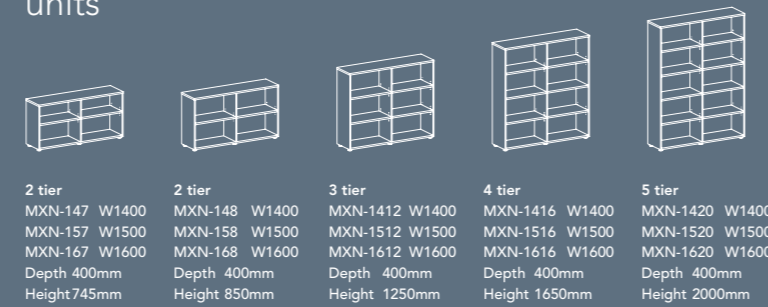

DIMENSIONS
Single desk : W1400 x D700 x H745
Cluster of 4 : W2864-2800 x D3264 x H745-1200
Dividing cabinet : W1500 x D400 x H650

meta: x + STORAGE

A simple and sleek storage solution. Storage for files and books can also serve as room dividers, providing privacy and creating a visually appealing, highly functional workspace.

DIMENSIONS
Single desk : W1500 x D700 x H745
Cluster of 6 : W4500 x D1407 x H745-1050
Dividing cabinet : W1500 x D400 x H1250
Cluster of 3 : W4500 x D400 x H1250

open shelving units

cabinet with sliding doors

meta:x | L – SHAPED
 Configure your meta:x system to suit your office needs. Choose our L shaped, 120 degree of single desks depending on how much space you require.
 DIMENSIONS
 L-shaped table : W1400 x D600 + L1400 x D600 x H745
 Cluster of 6 : W4214 x D2807 x H745-1050

meta:x | LINEAR
 Define your space as you wish with a standard small mobile cabinet or a larger version to keep all your essentials neatly stowed away.
 DIMENSIONS
 Single desk : W1500 x D700 x H745
 Cluster of 6 : W4500 x D1407 x H745-1050
 Side cabinet : W1200 x D450 x H650