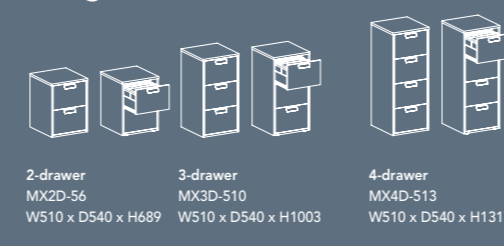

filing cabinets