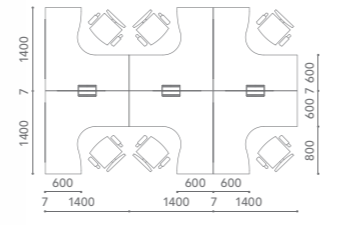

DIMENSIONS
Single desk : W1400 x D700 x H745
Cluster of 4 : W2864-2800 x D3264 x H745-1200
Dividing cabinet : W1500 x D400 x H650

meta: x + STORAGE

A simple and sleek storage solution. Storage for files and books can also serve as room dividers, providing privacy and creating a visually appealing, highly functional workspace.

DIMENSIONS
Single desk : W1500 x D700 x H745
Cluster of 6 : W4500 x D1407 x H745-1050
Dividing cabinet : W1500 x D400 x H1250
Cluster of 3 : W4500 x D400 x H1250

open shelving units

cabinet with sliding doors

meta:x | L – SHAPED
 Configure your meta:x system to suit your office needs. Choose our L shaped, 120 degree of single desks depending on how much space you require.
 DIMENSIONS
 L-shaped table : W1400 x D600 + L1400 x D600 x H745
 Cluster of 6 : W4214 x D2807 x H745-1050

meta:x | LINEAR
 Define your space as you wish with a standard small mobile cabinet or a larger version to keep all your essentials neatly stowed away.
 DIMENSIONS
 Single desk : W1500 x D700 x H745
 Cluster of 6 : W4500 x D1407 x H745-1050
 Side cabinet : W1200 x D450 x H650