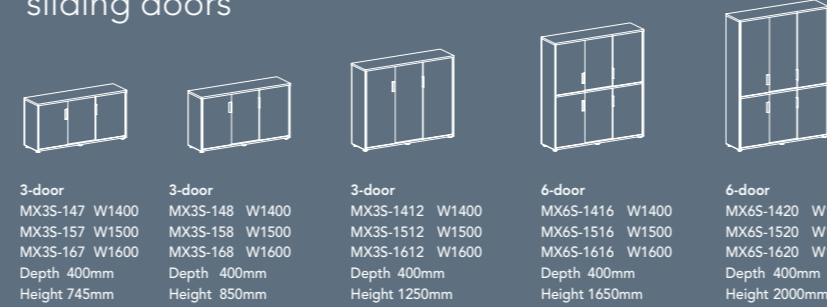

meta:x
meeting
style

meta: x + PANELS

For more privacy, you can opt for our full height panels, available in a range of stylish colours and with an assortment of add on accessories, personalise your workspace to suit your style.

DIMENSIONS
Single desk : W1400 x D700 x H745
Cluster of 4 : W2864-2800 x D3264 x H745-1200
Dividing cabinet : W1500 x D400 x H650

meta: x + STORAGE

A simple and sleek storage solution. Storage for files and books can also serve as room dividers, providing privacy and creating a visually appealing, highly functional workspace.

DIMENSIONS
Single desk : W1500 x D700 x H745
Cluster of 6 : W4500 x D1407 x H745-1050
Dividing cabinet : W1500 x D400 x H1250
Cluster of 3 : W4500 x D400 x H1250

open shelving units

cabinet with sliding doors

meta:x | LINEAR
 Define your space as you wish with a standard small mobile cabinet or a larger version to keep all your essentials neatly stowed away.
 DIMENSIONS
 Single desk : W1500 x D700 x H745
 Cluster of 6 : W4500 x D1407 x H745-1050
 Side cabinet : W1200 x D450 x H650