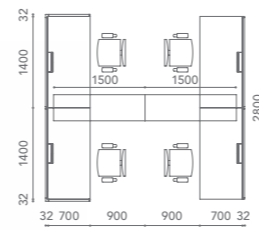

DIMENSIONS
Single desk : W1400 x D700 x H745
Cluster of 4 : W2864-2800 x D3264 x H745-1200
Dividing cabinet : W1500 x D400 x H650

meta: x + STORAGE

A simple and sleek storage solution. Storage for files and books can also serve as room dividers, providing privacy and creating a visually appealing, highly functional workspace.

DIMENSIONS
Single desk : W1500 x D700 x H745
Cluster of 6 : W4500 x D1407 x H745-1050
Dividing cabinet : W1500 x D400 x H1250
Cluster of 3 : W4500 x D400 x H1250

open shelving units

cabinet with sliding doors

meta:x | L – SHAPED
 Configure your meta:x system to suit your office needs. Choose our L shaped, 120 degree of single desks depending on how much space you require.
 DIMENSIONS
 L-shaped table : W1400 x D600 + L1400 x D600 x H745
 Cluster of 6 : W4214 x D2807 x H745-1050

meta:x | LINEAR
 Define your space as you wish with a standard small mobile cabinet or a larger version to keep all your essentials neatly stowed away.
 DIMENSIONS
 Single desk : W1500 x D700 x H745
 Cluster of 6 : W4500 x D1407 x H745-1050
 Side cabinet : W1200 x D450 x H650