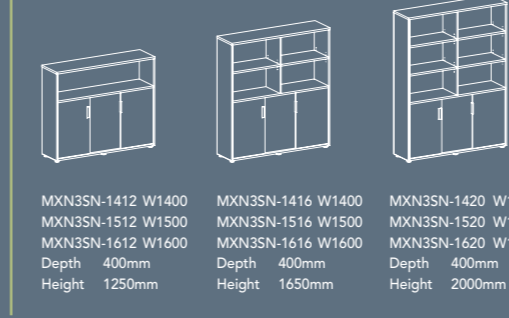

half-open sliding cabinets

meta:x
storage
solutions