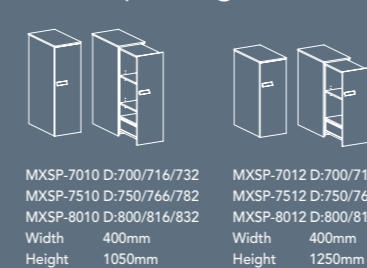

side opening units