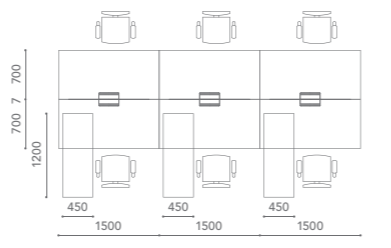

DIMENSIONS
Single desk : W1400 x D700 x H745
Cluster of 4 : W2864-2800 x D3264 x H745-1200
Dividing cabinet : W1500 x D400 x H650

meta: x + STORAGE

A simple and sleek storage solution. Storage for files and books can also serve as room dividers, providing privacy and creating a visually appealing, highly functional workspace.

DIMENSIONS
Single desk : W1500 x D700 x H745
Cluster of 6 : W4500 x D1407 x H745-1050
Dividing cabinet : W1500 x D400 x H1250
Cluster of 3 : W4500 x D400 x H1250

open shelving units

cabinet with sliding doors

meta:x | L – SHAPED
 Configure your meta:x system to suit your office needs. Choose our L shaped, 120 degree of single desks depending on how much space you require.
 DIMENSIONS
 L-shaped table : W1400 x D600 + L1400 x D600 x H745
 Cluster of 6 : W4214 x D2807 x H745-1050

meta:x | LINEAR
 Define your space as you wish with a standard small mobile cabinet or a larger version to keep all your essentials neatly stowed away.
 DIMENSIONS
 Single desk : W1500 x D700 x H745
 Cluster of 6 : W4500 x D1407 x H745-1050
 Side cabinet : W1200 x D450 x H650