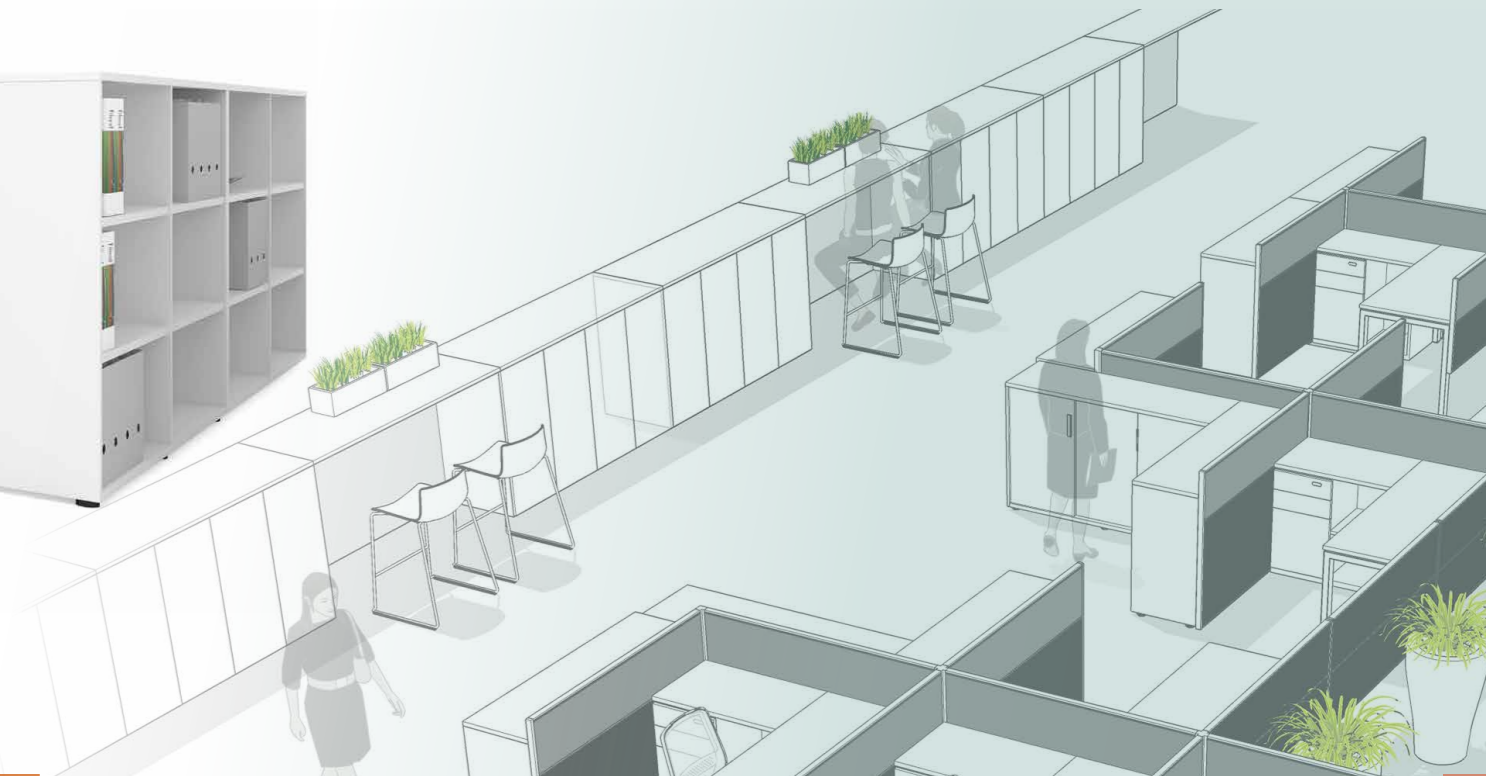

meta: x + STORAGE

A simple and sleek storage solution. Storage for files and books can also serve as room dividers, providing privacy and creating a visually appealing, highly functional workspace.

DIMENSIONS
Single desk : W1500 x D700 x H745
Cluster of 6 : W4500 x D1407 x H745-1050
Dividing cabinet : W1500 x D400 x H1250
Cluster of 3 : W4500 x D400 x H1250