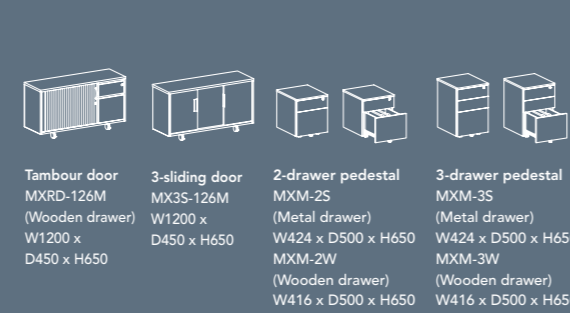

mobile units

pedestals

filing cabinets