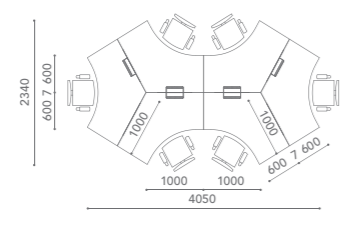

DIMENSIONS
Single desk : W1400 x D700 x H745
Cluster of 4 : W2864-2800 x D3264 x H745-1200
Dividing cabinet : W1500 x D400 x H650

meta: x + STORAGE

A simple and sleek storage solution. Storage for files and books can also serve as room dividers, providing privacy and creating a visually appealing, highly functional workspace.

DIMENSIONS
Single desk : W1500 x D700 x H745
Cluster of 6 : W4500 x D1407 x H745-1050
Dividing cabinet : W1500 x D400 x H1250
Cluster of 3 : W4500 x D400 x H1250

open shelving units

cabinet with sliding doors

meta:x | L – SHAPED
 Configure your meta:x system to suit your office needs. Choose our L shaped, 120 degree of single desks depending on how much space you require.
 DIMENSIONS
 L-shaped table : W1400 x D600 + L1400 x D600 x H745
 Cluster of 6 : W4214 x D2807 x H745-1050

meta:x | LINEAR
 Define your space as you wish with a standard small mobile cabinet or a larger version to keep all your essentials neatly stowed away.
 DIMENSIONS
 Single desk : W1500 x D700 x H745
 Cluster of 6 : W4500 x D1407 x H745-1050
 Side cabinet : W1200 x D450 x H650