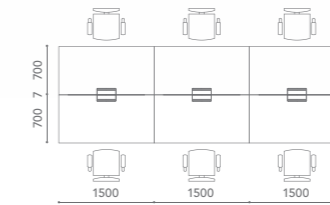

meta:x
meeting
style

meta: x + PANELS

For more privacy, you can opt for our full height panels, available in a range of stylish colours and with an assortment of add on accessories, personalise your workspace to suit your style.

DIMENSIONS
Single desk : W1400 x D700 x H745
Cluster of 4 : W2864-2800 x D3264 x H745-1200
Dividing cabinet : W1500 x D400 x H650

meta: x + STORAGE

A simple and sleek storage solution. Storage for files and books can also serve as room dividers, providing privacy and creating a visually appealing, highly functional workspace.

DIMENSIONS
Single desk : W1500 x D700 x H745
Cluster of 6 : W4500 x D1407 x H745-1050
Dividing cabinet : W1500 x D400 x H1250
Cluster of 3 : W4500 x D400 x H1250

open shelving units

cabinet with sliding doors

meta:x | LINEAR
 Define your space as you wish with a standard small mobile cabinet or a larger version to keep all your essentials neatly stowed away.
 DIMENSIONS
 Single desk : W1500 x D700 x H745
 Cluster of 6 : W4500 x D1407 x H745-1050
 Side cabinet : W1200 x D450 x H650