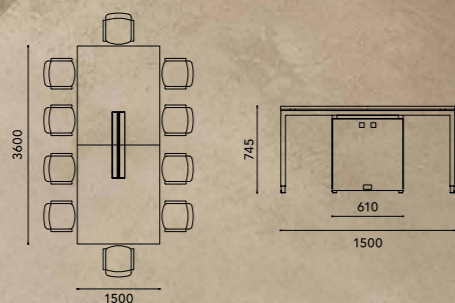

swinging door cabinets

meta:x
creative / functional / flexible