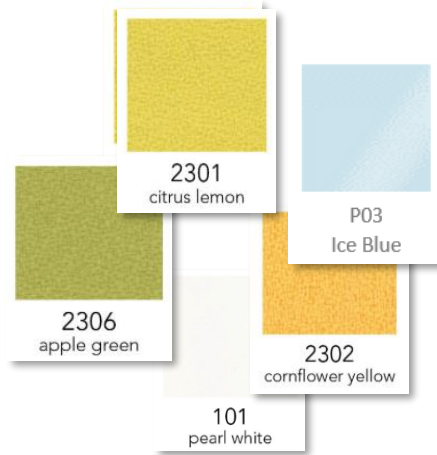

meta:x

Meta:x, a cluster of 6 workstations

FEATURES:

- Full height panels provide privacy and a quiet space to work.
- The pedestal does not only offer convenient storage for users, but also functions as the supporting leg for the L-shaped desks.

DIMENSIONS:

- 120 desk with divider: W1000 x D600 x L1000 x D600 x H745
- Cluster of 6: W4050 x D2340 x H745-1050

MATERIAL: