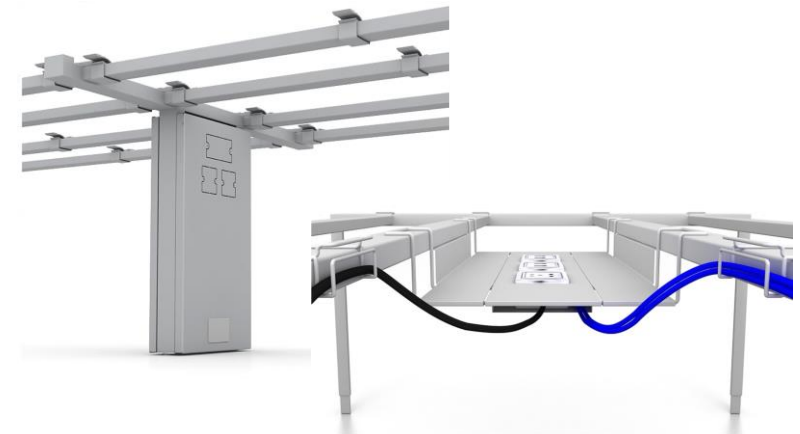

**FEATURES:**

- Full height panels provide privacy and a quiet space to work.
- The pedestal does not only offer convenient storage for users, but also functions as the supporting leg for the L-shaped desks.

**DIMENSIONS:**

- L-Shaped table top: W1500 x D600 + L1500 x D600 x H745

**MATERIAL:**

meta:x

Meta:x, a cluster of 2 workstations

**FEATURES:**

- Full height panels provide privacy and a quiet space to work.
- The pedestal does not only offer convenient storage for users, but also functions as the supporting leg for the L-shaped desks.

Meta:x, a cluster of 6 workstations

FEATURES:

- Half height panels provide privacy and a quiet space to work.
- The pedestal does not only offer convenient storage for users, but also functions as the supporting leg for the L-shaped desks.