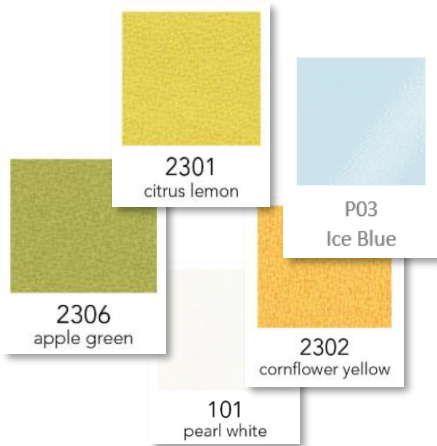

meta:x

Meta:x, a cluster of 4 workstations

FEATURES:

- Full height panels provide privacy and a quiet space to work.
- The pedestal does not only offer convenient storage for users, but also functions as the supporting leg for the L-shaped desks.

DIMENSIONS:

- L-Shaped table: W1400 x D600 + L1400 x D600 x H745
- Cluster of 6: W4214 x D2807 x H745-1050

MATERIAL: