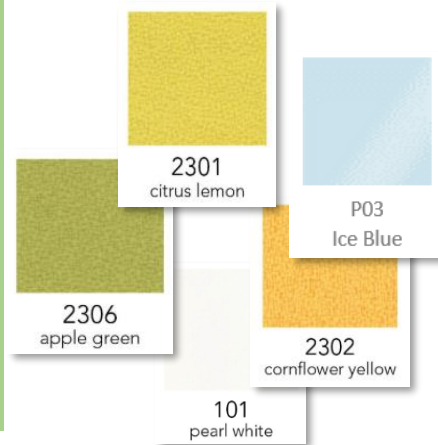

meta:x

Meta:x, a cluster of 6 workstations

FEATURES:

- Full height panels provide privacy and a quiet space to work.
- The pedestal does not only offer convenient storage for users, but also functions as the supporting leg for the L-shaped desks.

DIMENSIONS:

- Single desk: W1500 x D700 x H745
- Cluster of 6: W4500 x D1407 x H745-1050
- Side cabinet: W1200 x D450 x H650

MATERIAL: