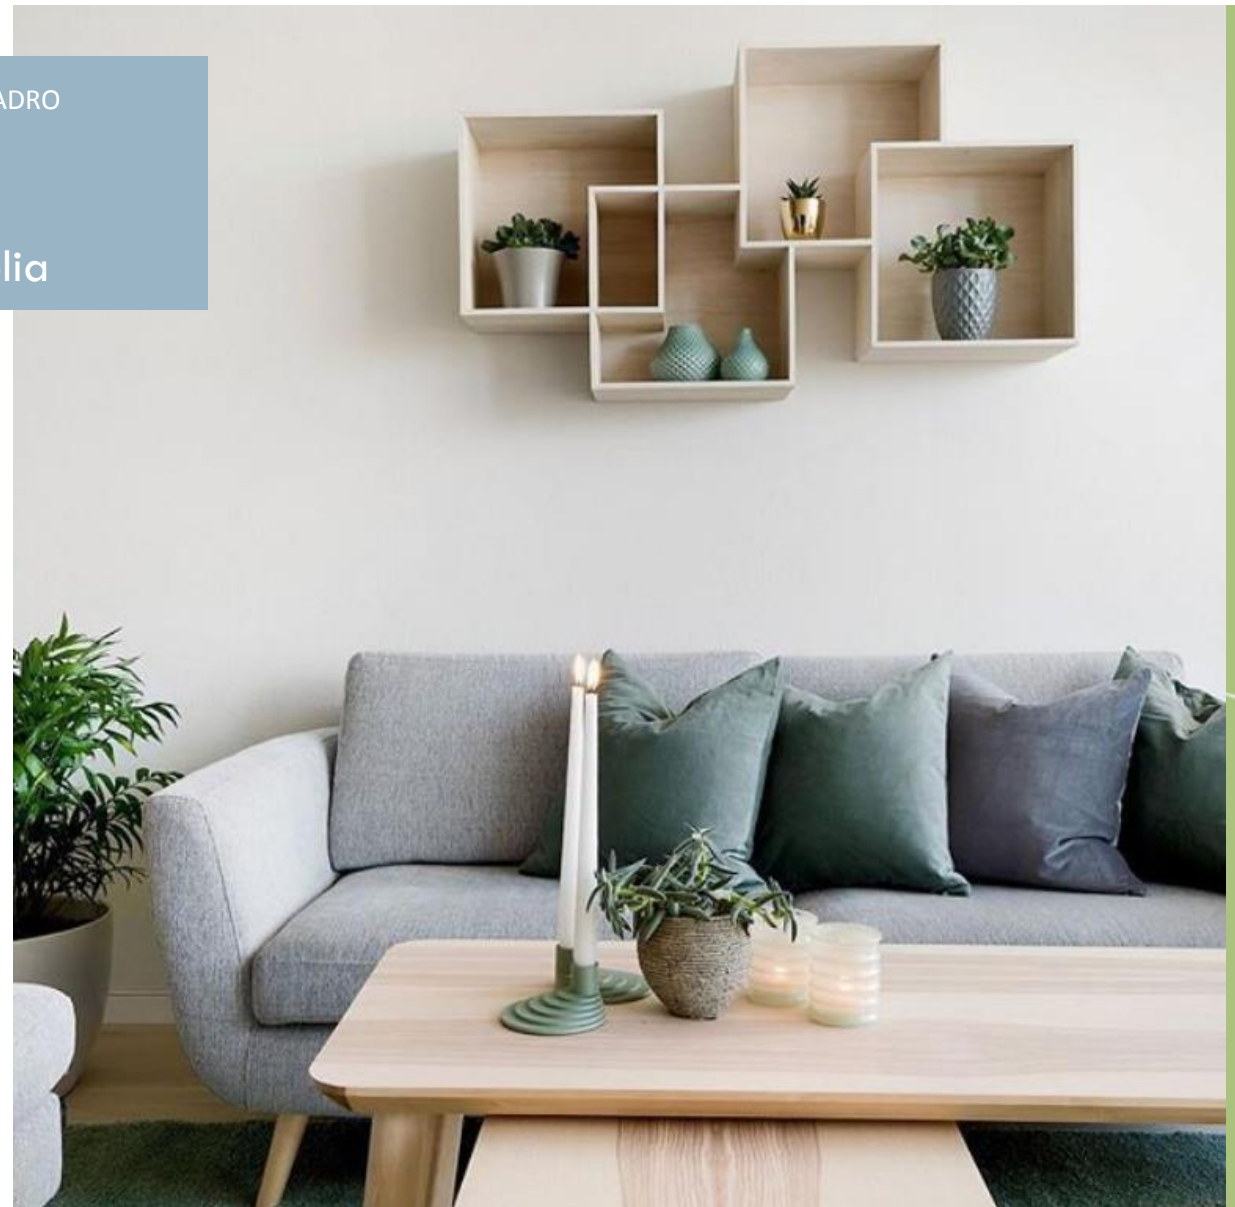

Bolia.com | QUADRO shelf

FEATURES:

- Four boxes together and get a modern
- Alternative storage
- Can be used in every room
- Can be used as anything

DIMENSIONS:

- W1205 x D250 x H675

MATERIALS:

- MDF
- Walnut veneer

- W1205 x D250 x H675

MATERIALS:

- MDF
- Walnut veneer

Origin: Denmark

Insert floorplan

QUADRO

bolia

Bolia.com | QUADRO shelf

FEATURES:

- Four boxes together and get a modern
- Alternative storage
- Can be used in every room
- Can be used as anything

DIMENSIONS:

- W1205 x D250 x H675

MATERIALS:

- MDF
- Walnut veneer

Origin: Denmark

QUADRO

bolia

Insert floorplan

Bolia.com | QUADRO shelf

FEATURES:

- Four boxes together and get a modern
- Alternative storage
- Can be used in every room
- Can be used as anything

DIMENSIONS:

- W1205 x D250 x H675