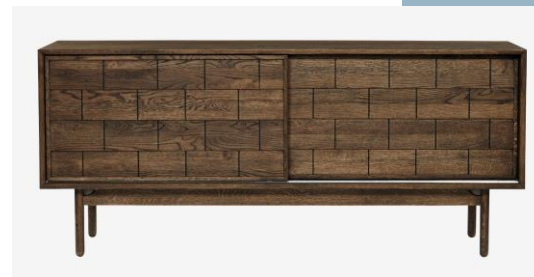

CLINKERS

bolia