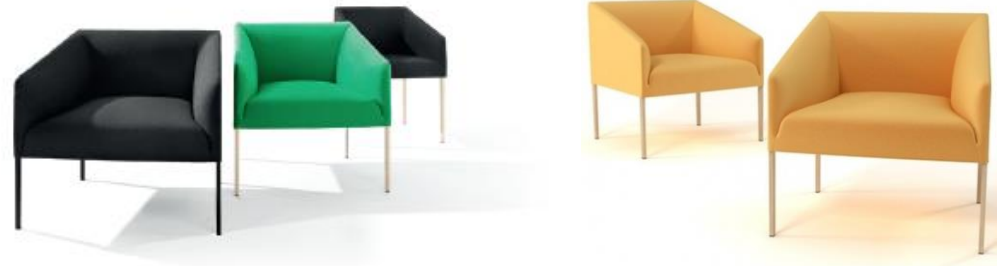

arper

SAARI

FEATURES:

- A synthesis of classic and contemporary, its sculptural shape is enhanced by a wide range of colors and materials

DIMENSIONS:

- W730 x D540 x H725mm
- W1580 x D700 x H680mm

MATERIALS:

- Available in a range of various fabrics and leather types
- Steel base

Origin: Italy

arper

SAARI

FEATURES:

- A synthesis of classic and contemporary, its sculptural shape is enhanced by a wide range of colors and materials

DIMENSIONS:

- W730 x D540 x H725mm
- W1580 x D700 x H680mm

MATERIALS:

- Available in a range of various fabrics and leather types
- Steel base

Origin: Italy

arper

SAARI

FEATURES:

- A synthesis of classic and contemporary, its sculptural shape is enhanced by a wide range of colors and materials

DIMENSIONS:

- W730 x D540 x H725mm
- W1580 x D700 x H680mm

MATERIALS:

- Available in a range of various fabrics and leather types
- Steel base