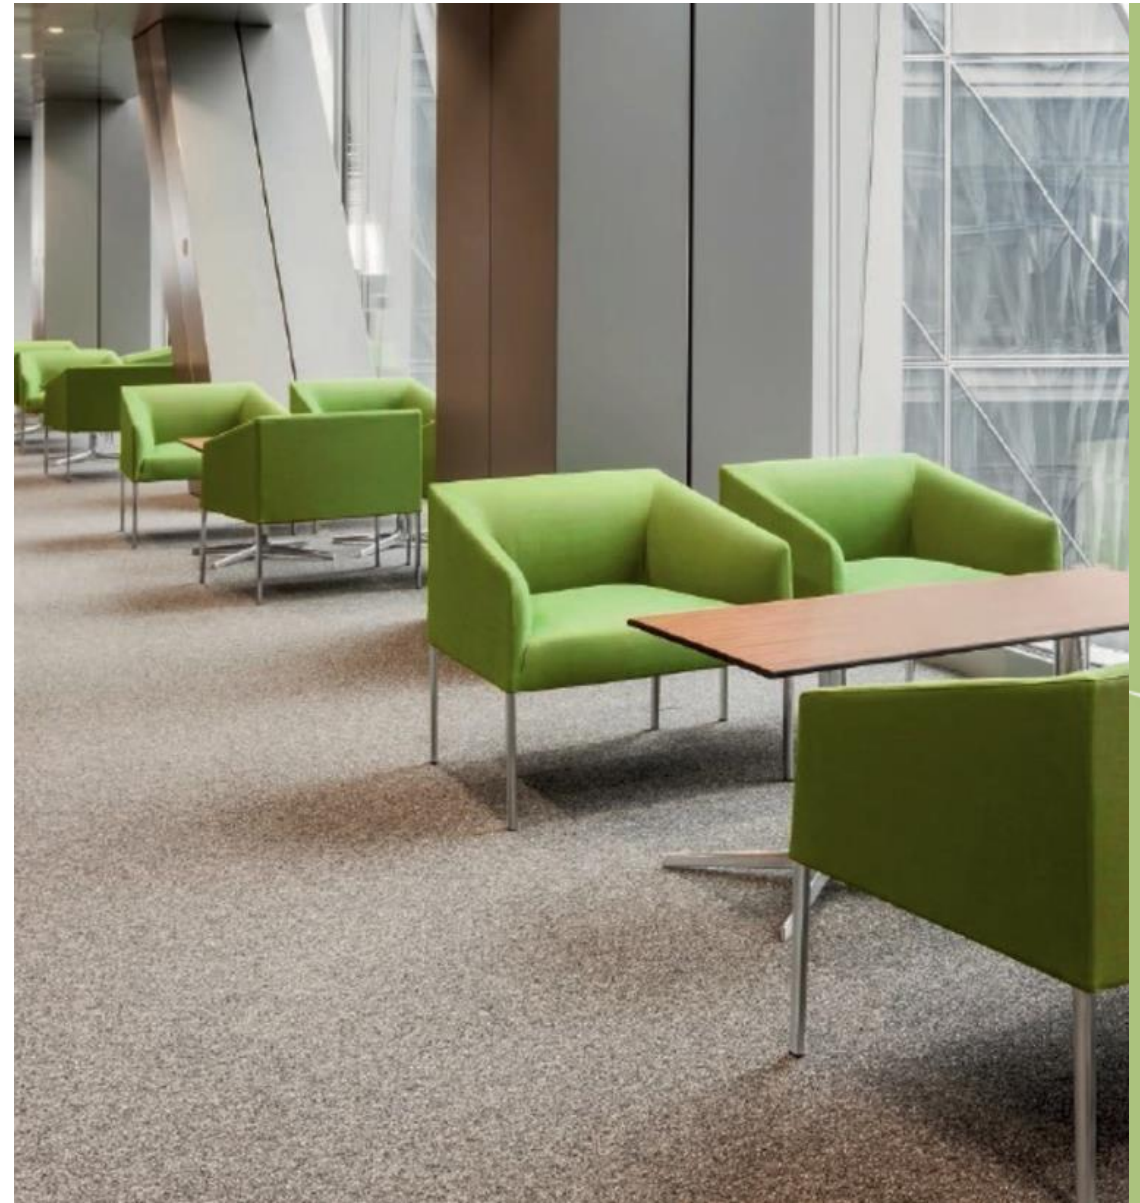

arper

SAARI

FEATURES:

- A synthesis of classic and contemporary, its sculptural shape is enhanced by a wide range of colors and materials

DIMENSIONS:

- W730 x D540 x H725mm
- W1580 x D700 x H680mm

MATERIALS:

- Available in a range of various fabrics and leather types
- Steel base

Origin: Italy