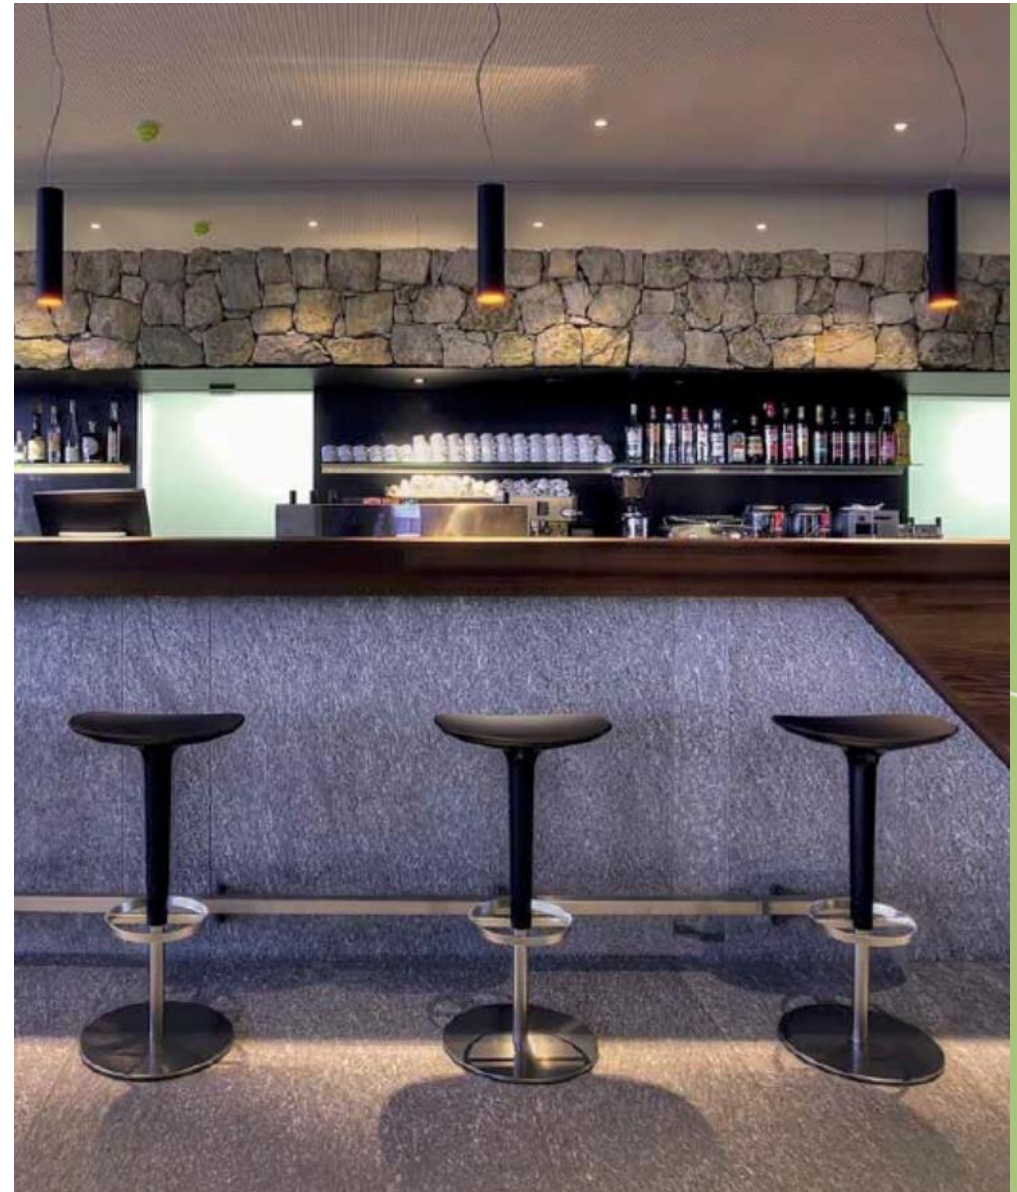

**arper**

Babar

**FEATURES:**

- A simple, almost intuitive, form
- With or without backrest

**DIMENSIONS:**

- W420 x D400 x H710-840mm

**MATERIALS:**

- The fixed or swivel polyurethane seat is available
- A range of shades and two-color combinations
- The base comes in stainless steel, with satin or chromed finish

**Origin:** Italy

**arper**

Babar

**FEATURES:**

- A simple, almost intuitive, form
- With or without backrest

**DIMENSIONS:**

- W420 x D400 x H710-840mm

**MATERIALS:**

- The fixed or swivel polyurethane seat is available
- A range of shades and two-color combinations
- The base comes in stainless steel, with satin or chromed finish

Origin: Italy

**arper**

Babar

**FEATURES:**

- A simple, almost intuitive, form
- With or without backrest

**DIMENSIONS:**

- W420 x D400 x H710-840mm

**MATERIALS:**

- The fixed or swivel polyurethane seat is available
- A range of shades and two-color combinations
- The base comes in stainless steel, with satin or chromed finish