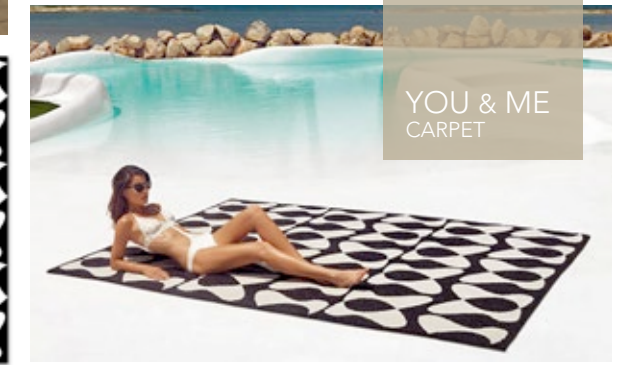

YOU & ME
CARPET

Images courtesy of Vondom.
No text or pictures may be reprinted or utilised in any form or by any means without permission from the copyright owner. All rights reserved. Copyright © 2016. 版權所有。 翻印必究

retailer details