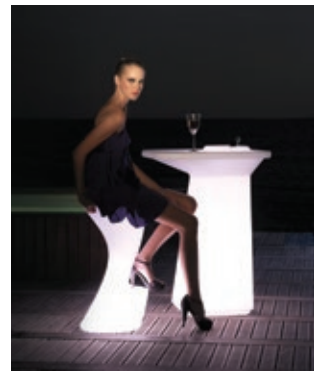

VONDOM is a leader in the design of avant-garde indoor and outdoor furniture. The collections showcased here are the result of a unique collaboration with major worldwide designers. Each collection demonstrates the innovation and quality which VONDOM embodies. The feature of illumination creates a chic ambience for the evenings.

The BIOPHILIA collection combines the influence of the pioneering organic design of Antoni Gaudi with VONDOM'S leading technological expertise.

BIOPHILIA
COLLECTION
Designed by Ross Lovegrove