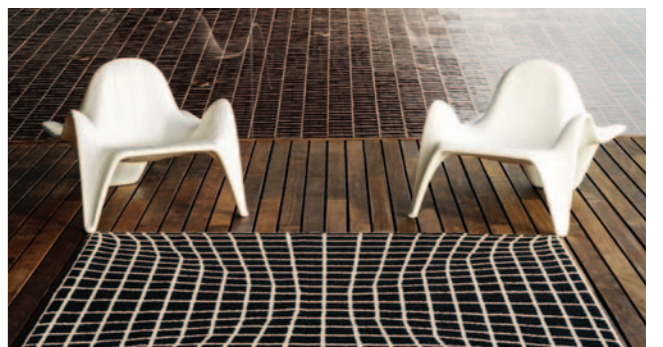

VERTEX

Made up of converging triangular planes, the VERTEX collection is designed to integrate more of an architectural element into the surrounding space.

VERTEX
COLLECTION
designed by Karim Rashid

BIOPHILIA

BIOPHILIA
COLLECTION
designed by Ross Lovegrove

F3

Form follows function. F3 is a unique collection based on mathematical surfaces that have a fluidity of form, creating an elegant, ergonomic seating environment.

The MOMA collection seamlessly unites form and function. The outdoor tables combine a modern aesthetic with the built-in practicality of a dual-purpose planter or wine cooler. To add an extra element of glamour, the furniture can be illuminated for use after dark.