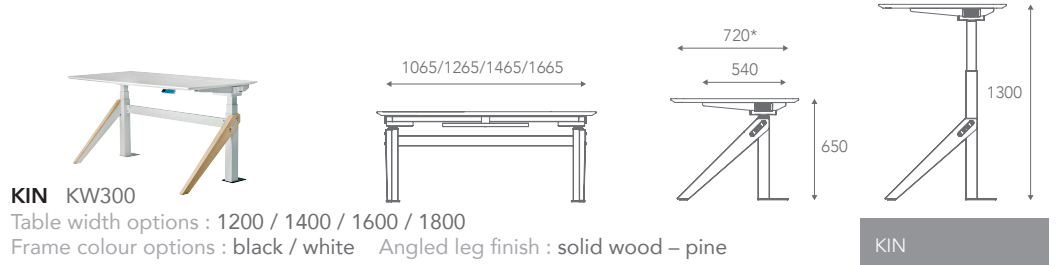

KOPLUS®

KOPLUS®

* Note : Measurement is of the desk frame only, excluding table top. All dimensions in mm.

Koplus sit-stand desk range at a glance

Five better ways to work

Explore our finest SIT-STAND range:

- KIN
- KINNET
- KNEST
- MOUNT
- HOP

Stay on your feet with our SIT-STAND range!

Active working is a better way to work. Not only does it create a healthier and more interactive workplace, it also promotes a more balanced lifestyle.

Based on many scientific studies, we know that it is beneficial to alternate between sitting and standing throughout long hours of work.

Explore our range and change to a better way.

SIT-STAND DESK SERIES

Adjustable height range	650 - 1300 mm	Power Consumption (when lifting 80 kg)	
Height adjustment speed	31 mm/sec	Maximum when operating	280 W
Motor noise	< 52 dB	Maximum when static	0.7 - 0.8 W
Recommended function load	91 kg	Input voltage	24 - 32 VAC
Maximum weight loading	136 kg	Nominal output voltage	32 VDC
Levelling adjustments	50 mm	Nominal output current	4 A
		Overload protection threshold	> 6.5 A

Material			
Desk Frame	High-tension steel	Adjustable leg: Outer tube	75 x 254 mm
Adjustable leg: Center tube	65 x 475 mm	Adjustable leg: Inner tube	55 x 470 mm

Warranty
The sit-stand desks have a warranty of five years for the overall structure and two years for electrical motors, control box, and handset. Damage that includes, but is not limited to, misuse, user-inflicted damage or liquid damage is not covered under the warranty.

retailer details