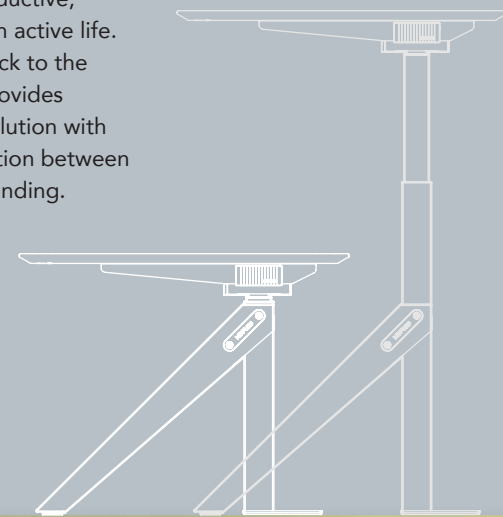

Kin

To stay healthy and productive, it is important to lead an active life. We bring movement back to the office. Our Kin range provides the perfect solution with an easy transition between sitting and standing.