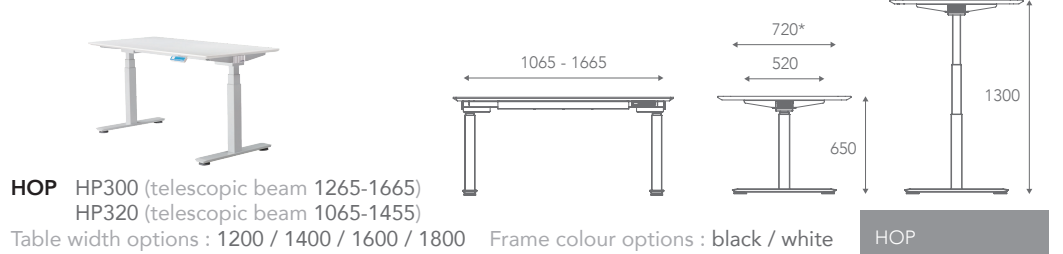

MOUNT MT300
Table width options : 1200 / 1400 / 1600 Frame colour options : black / white

HOP HP300 (telescopic beam 1265-1665)
HP320 (telescopic beam 1065-1455)
Table width options : 1200 / 1400 / 1600 / 1800 Frame colour options : black / white

Adjustable height range	650 - 1300 mm	Power Consumption (when lifting 80 kg)	
Height adjustment speed	31 mm/sec	Maximum when operating	280 W
Motor noise	< 52 dB	Maximum when static	0.7 - 0.8 W
Recommended function load	91 kg	Input voltage	24 - 32 VAC
Maximum weight loading	136 kg	Nominal output voltage	32 VDC
Levelling adjustments	50 mm	Nominal output current	4 A
		Overload protection threshold	> 6.5 A

Material			
Desk Frame	High-tension steel	Adjustable leg: Outer tube	75 x 254 mm
Adjustable leg: Center tube	65 x 475 mm	Adjustable leg: Inner tube	55 x 470 mm

Warranty
The sit-stand desks have a warranty of five years for the overall structure and two years for electrical motors, control box, and handset. Damage that includes, but is not limited to, misuse, user-inflicted damage or liquid damage is not covered under the warranty.

retailer details