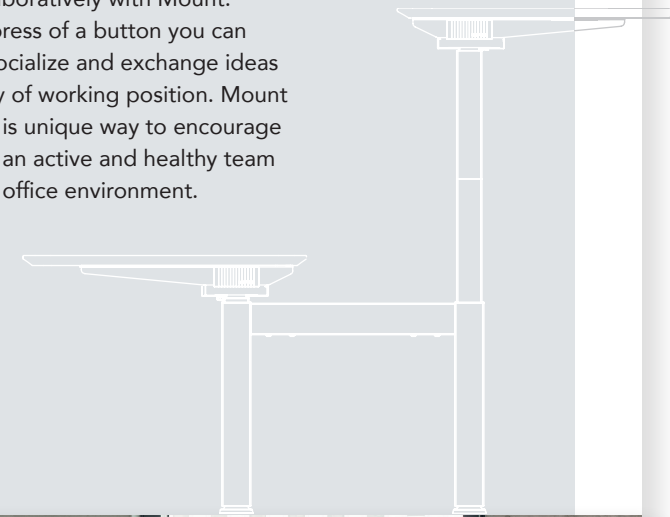

Kinnet

Loosing focus during long meetings? Boost team productivity by hosting more short and focused stand-up meetings. With Kinnet, you can choose freely to network in any desired position.

Knest

Knest's vibrant colour selection makes a bold statement. Frames come in two colour combinations. Plus select from eight accent colours to compliment your office decor. Knest is built with precision and consistency – delivering quality you can trust.

Mount

Work collaboratively with Mount. With the press of a button you can interact, socialize and exchange ideas in a variety of working position. Mount is unique way to encourage an active and healthy team office environment.