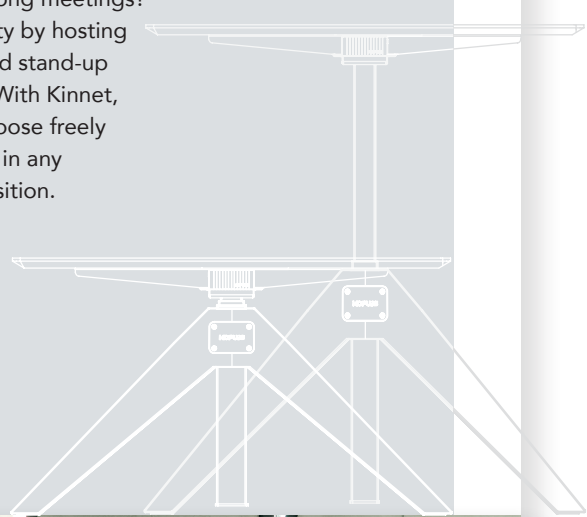

Kinnet

Loosing focus during long meetings? Boost team productivity by hosting more short and focused stand-up meetings. With Kinnet, you can choose freely to network in any desired position.