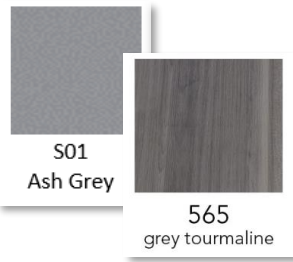

MetaForm Executive Desk

FEATURES:

- Modern design on CNC routed sleek drawer handles
- Available with smart Meta+ Connectivity
- Available with wall storage and side storage units

DIMENSIONS:

- Single desk: W2000 x D800 x H745
- Side cabinet: W2200 x D450 x H640
- Overhead cabinet: W1100 x D400 x H400

MATERIAL: