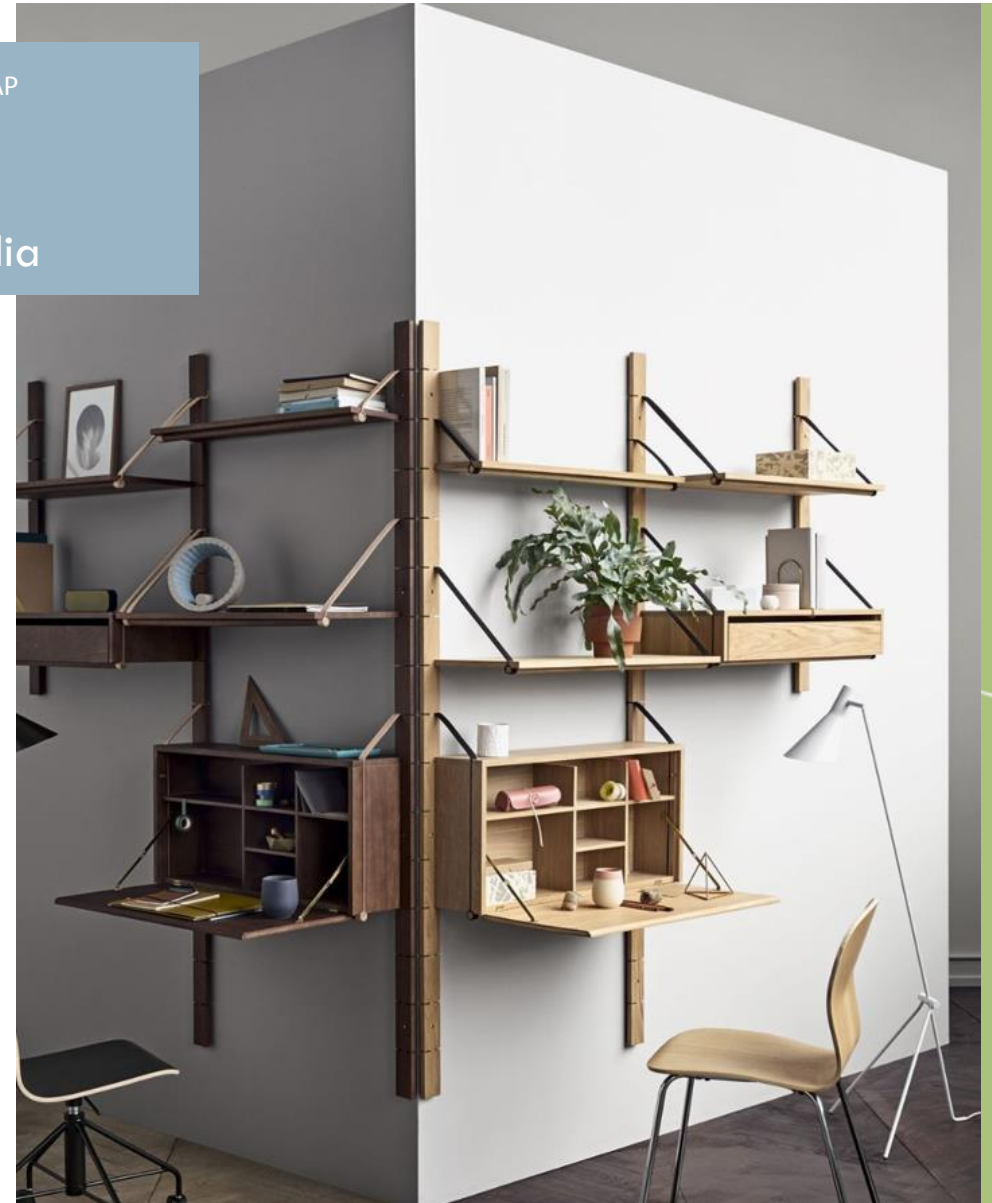

Bolia.com

STRAP

FEATURES:

- Customization
- Flexible
- New classic

DIMENSIONS:

- Bookcase - W800 x D180 x H265
- Wardrobe - W800 x D180 x H139

MATERIALS:

- Dark stained oak
- Leather strap

Origin: Denmark

Bolia.com

STRAP

FEATURES:

- Customization
- Flexible
- New classic

DIMENSIONS:

- Bookcase - W800 x D180 x H265
- Wardrobe - W800 x D180 x H139

MATERIALS:

- Dark stained oak
- Leather strap

Origin: Denmark

STRAP

bolia

Bolia.com

STRAP

FEATURES:

- Customization
- Flexible
- New classic

DIMENSIONS:

- Bookcase - W800 x D180 x H265
- Wardrobe - W800 x D180 x H139

MATERIALS:

- Dark stained oak
- Leather strap

Origin: Denmark

Insert floorplan

STRAP

bolia