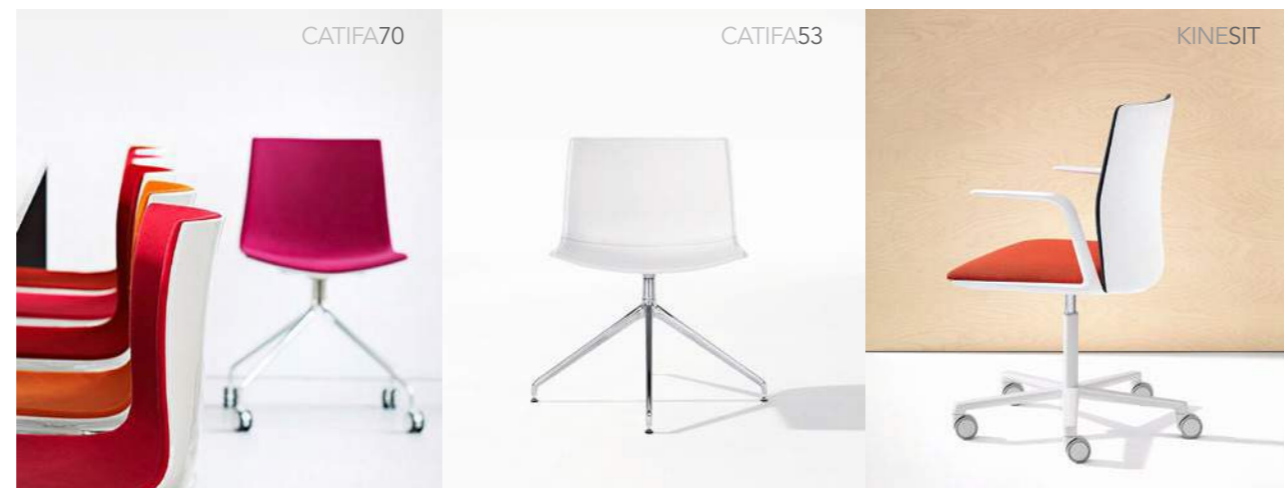

WORK STYLE

The lines between work life and home life are blurred. Working and living in the same loft allows us to create whenever we are inspired. We move seamlessly between spaces, states of mind and ideas. The world is softer, more fluid, more generous, more adaptive and more diverse. We shape our environment to model not only our productivity or efficiency, but our values and ideals. Our projects, our purpose, our fun and our distractions fall somewhere between work and the business of living. This is our work life.