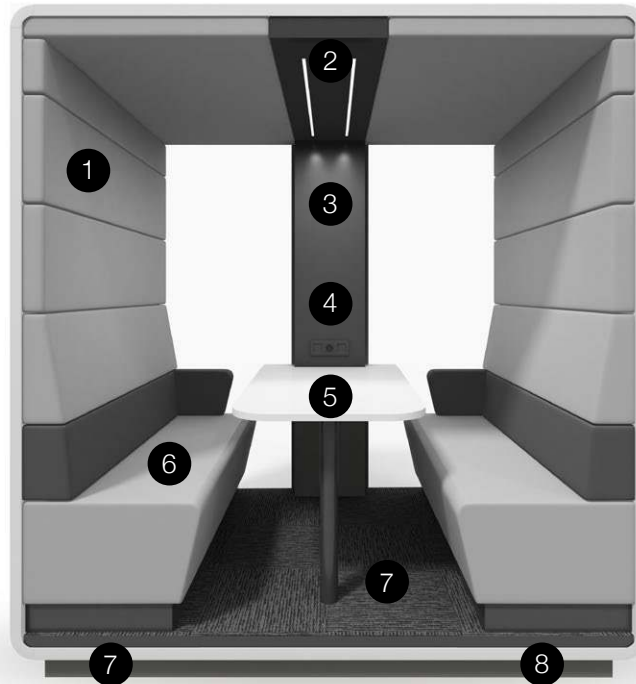

— Why is the Hush Meet Open a unique office solution?

Mobility

You can move the pod without disassembly.

Dimensions

It occupies space needed for two standard workstations.

Acoustics

The upholstery and the back wall made of glass limit the spread of sound.

Comfort

Two upholstered benches and the armrest ensure the comfort of use.

Technical features

- 1 Acoustic lined fabric panels
- 2 Led ceiling light with dimmer
- 3 Option to hang a TV screen on the central panel
- 4 Power module (230V + USB + RJ45)
- 5 Compact desk
- 6 Two upholstered benches
- 7 Leveling feet
- 8 Possibility to move without disassembly

Width
2150 mm

Height
2300 mm

Depth
1390 mm

Product is also available in the S version

Hush Meet Open S is the answer to the needs of smaller offices. It is designed for meetings in a group of two people.

Width
2150 mm