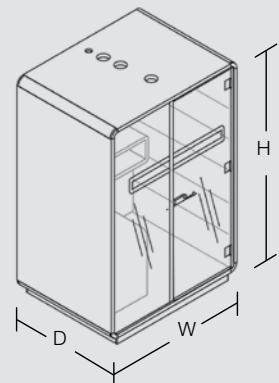

## Technical features

- 1 Led ceiling light with dimmer
- 2 Option to add Bluetooth speaker
- 3 Ventilation system activated by a presence sensor
- 4 Anti-collision door manifestation
- 5 Toughened acoustic glass door with high quality handle
- 6 Spacious shelf with a hanger
- 7 Desk with manual adjustment high- range 670-1250mm.
- 8 Power module (Power + USB + RJ45)
- 9 Door within the aluminium frame includes an acoustic seal
- 10 Leveling feet
- 11 Possibility to move without disassembly

### Dimensions

W: 1600 mm

D: 1200 mm

H: 2300 mm