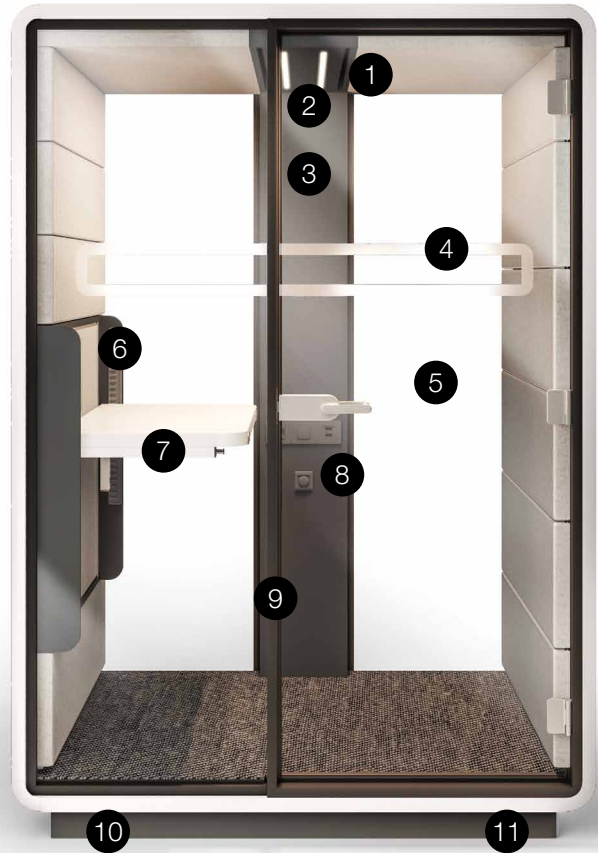

### Dimensions

Occupies less than 2 square meters, which  
makes Hush Work easy adaptable to almost  
any office space.

### Ergonomics

The new desk is based on the patented manual height-adjustment system which allows for dynamic sit/stand working as well as for the smooth transition between different desk heights without work interruption

## Technical features

- 1 Led ceiling light with dimmer
- 2 Option to add Bluetooth speaker
- 3 Ventilation system activated by a presence sensor
- 4 Anti-collision door manifestation
- 5 Toughened acoustic glass door with high quality handle
- 6 Spacious shelf with a hanger
- 7 Desk with manual adjustment high- range 670-1250mm.
- 8 Power module (Power + USB + RJ45)
- 9 Door within the aluminium frame includes an acoustic seal
- 10 Leveling feet
- 11 Possibility to move without disassembly

### Dimensions

W: 1600 mm

D: 1200 mm

H: 2300 mm