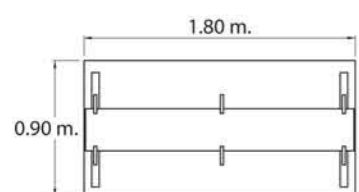

DESK 1.80M, GLASS TOP

DESK 1.80M

FULL-STORAGE
CREDENZA 1.80M

1

green

DESK 2.10M, WOOD TOP

DESK 2.10M

FULL-STORAGE
CREDENZA 2.10M