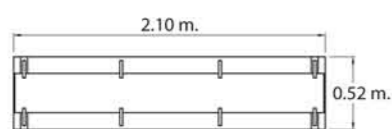

MEETING TABLE 2.40M WOOD TOP

MEETING TABLE 2.40M
WITH CONTACTS RAIL

OPEN CREDENZA
2.10M