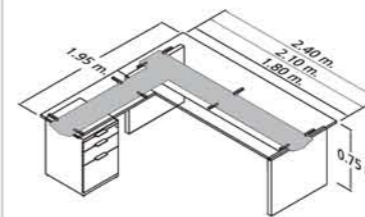

DESK IN U CONFIGURATION
WITH FILING CREDENZA

DESK 2.10M,
GLASS TOP

DESK 2.40M
IN U CONFIGURATION
FILING CREDENZA

DESK 2.10M
IN U CONFIGURATION
FILING CREDENZA

MEETING TABLE 3.00M GLASS TOP

MEETING TABLE 3.00M
WITH CONTACTS RAIL

OPEN CREDENZA
2.40M

MEETING TABLE 2.40M WOOD TOP

MEETING TABLE 2.40M
WITH CONTACTS RAIL

OPEN CREDENZA
2.10M

DESK WITH GLASS TOP.

DESK WITH WOOD TOP.

DESK WITH PEDESTAL FILE CABINET AND GLASS TOP.

DESK WITH PEDESTAL FILE CABINET AND WOOD TOP.