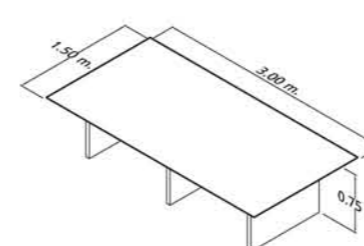

OPEN CREDENZA
2.40M

MEETING TABLE 2.40M WOOD TOP

MEETING TABLE 2.40M
WITH CONTACTS RAIL

OPEN CREDENZA
2.10M

DESK WITH GLASS TOP.

DESK WITH WOOD TOP.

DESK WITH PEDESTAL FILE CABINET AND GLASS TOP.

DESK WITH PEDESTAL FILE CABINET AND WOOD TOP.

DESK IN L CONFIGURATION WITH PEDESTAL FILE CABINET AND GLASS TOPS.

DESK IN L CONFIGURATION WITH PEDESTAL FILE CABINET AND WOOD TOPS.

DESK WITH LATERAL CREDENZA WITH GLASS TOPS.

DESK WITH LATERAL CREDENZA WITH WOOD TOPS.

DESK IN U CONFIGURATION WITH FILING CREDENZA AND GLASS TOPS.

DESK IN U CONFIGURATION WITH FILING CREDENZA AND WOOD TOPS.

MEETING TABLE WITH GLASS TOP.

MEETING TABLE WITH WOOD TOP.

MEETING TABLE WITH GLASS TOP.

MEETING TABLE WITH WOOD TOP.

MEETING TABLE WITH GLASS TOP.

MEETING TABLE WITH WOOD TOP.

OPEN CREDENZA WITH GLASS TOP.

FULL-STORAGE CREDENZA.

FULL-STORAGE CREDENZA.

FULL-STORAGE CREDENZA.

FULL-STORAGE CREDENZA HUTCH WITH 2 WOOD DOORS.