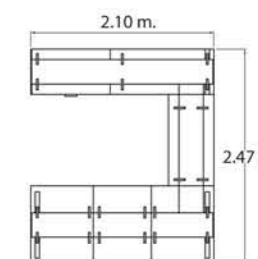

HUTCH WITH
2 WOOD DOORS

DESK 2.40M

DESK IN L CONFIGURATION

DESK 2.10M

DESK 2.40M
IN L CONFIGURATION

LATERAL
CREDENZA

DESK 2.10M
IN L CONFIGURATION

PEDESTAL FILE
CABINET

3

green®

DESK 2.40M IN L CONFIGURATION
WITH PEDESTAL FILE CABINET, GLASS TOPS

DESK 2.40M
IN L CONFIGURATION

FULL-STORAGE
CREDENZA 2.40M

HUTCH WITH 2 GLASS
AND 2 WOOD DOORS

DESK 2.10M,
GLASS TOP

DESK 2.40M,
WOOD TOP

DESK IN U CONFIGURATION
WITH FILING CREDENZA

DESK 2.10M,
GLASS TOP

DESK 2.40M
IN U CONFIGURATION
FILING CREDENZA

DESK 2.10M
IN U CONFIGURATION
FILING CREDENZA

MEETING TABLE 3.00M GLASS TOP

MEETING TABLE 3.00M
WITH CONTACTS RAIL

OPEN CREDENZA
2.40M

MEETING TABLE 2.40M WOOD TOP

MEETING TABLE 2.40M
WITH CONTACTS RAIL

OPEN CREDENZA
2.10M

DESK WITH GLASS TOP.

DESK WITH WOOD TOP.

DESK WITH PEDESTAL FILE CABINET AND GLASS TOP.

DESK WITH PEDESTAL FILE CABINET AND WOOD TOP.