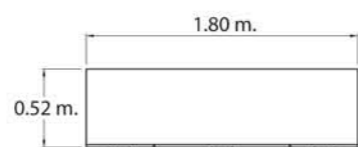

DESK 1.80M, GLASS TOP

DESK 1.80M

FULL-STORAGE
CREDENZA 1.80M

1

green

DESK 2.10M, WOOD TOP

DESK 2.10M

FULL-STORAGE
CREDENZA 2.10M