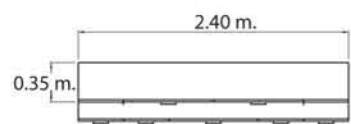

DESK 2.40M
IN L CONFIGURATION

FULL-STORAGE
CREDENZA 2.40M

HUTCH WITH 2 GLASS
AND 2 WOOD DOORS