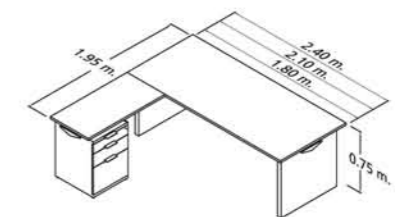

DESK IN L CONFIGURATION WITH PEDESTAL FILE CABINET AND WOOD TOPS.