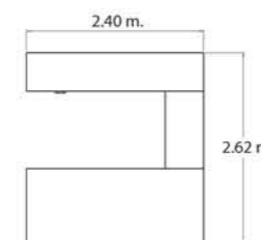

DESK 1.80M, GLASS TOP

DESK 1.80M

FULL-STORAGE
CREDENZA 1.80M

1

green

DESK 2.10M, WOOD TOP

DESK 2.10M

FULL-STORAGE
CREDENZA 2.10M

HUTCH WITH
2 WOOD DOORS

DESK 2.40M

DESK IN L CONFIGURATION

DESK 2.10M

DESK 2.40M
IN L CONFIGURATION

LATERAL
CREDENZA

DESK 2.10M
IN L CONFIGURATION

PEDESTAL FILE
CABINET

3

green®

DESK 2.40M IN L CONFIGURATION
WITH PEDESTAL FILE CABINET, GLASS TOPS

DESK 2.40M
IN L CONFIGURATION

FULL-STORAGE
CREDENZA 2.40M

HUTCH WITH 2 GLASS
AND 2 WOOD DOORS

DESK 2.10M,
GLASS TOP

DESK 2.40M,
WOOD TOP

DESK IN U CONFIGURATION
WITH FILING CREDENZA

DESK 2.10M,
GLASS TOP

DESK 2.40M
IN U CONFIGURATION
FILING CREDENZA

DESK 2.10M
IN U CONFIGURATION
FILING CREDENZA

MEETING TABLE 3.00M GLASS TOP

MEETING TABLE 3.00M
WITH CONTACTS RAIL