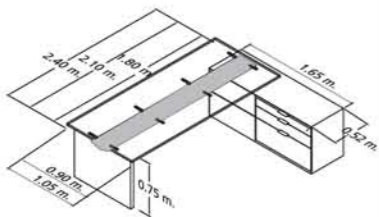

DESK WITH LATERAL CREDENZA WITH GLASS TOPS.