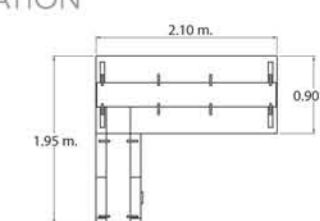

DESK 1.80M, GLASS TOP

DESK 1.80M

FULL-STORAGE
CREDENZA 1.80M

1

green

DESK 2.10M, WOOD TOP

DESK 2.10M

FULL-STORAGE
CREDENZA 2.10M

HUTCH WITH
2 WOOD DOORS

DESK 2.40M

DESK IN L CONFIGURATION

DESK 2.10M

DESK 2.40M
IN L CONFIGURATION

LATERAL
CREDENZA

DESK 2.10M
IN L CONFIGURATION

PEDESTAL FILE
CABINET

3

green®

DESK 2.40M IN L CONFIGURATION
WITH PEDESTAL FILE CABINET, GLASS TOPS

DESK 2.40M
IN L CONFIGURATION

FULL-STORAGE
CREDENZA 2.40M

HUTCH WITH 2 GLASS
AND 2 WOOD DOORS

DESK 2.10M,
GLASS TOP

DESK 2.40M,
WOOD TOP

DESK IN U CONFIGURATION
WITH FILING CREDENZA

DESK 2.10M,
GLASS TOP

DESK 2.40M
IN U CONFIGURATION
FILING CREDENZA

DESK 2.10M
IN U CONFIGURATION
FILING CREDENZA

MEETING TABLE 3.00M GLASS TOP

MEETING TABLE 3.00M
WITH CONTACTS RAIL