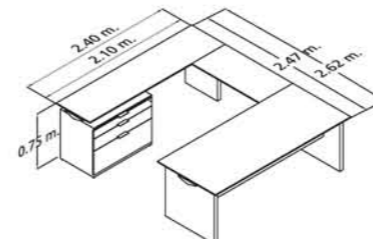

DESK IN U CONFIGURATION WITH FILING CREDENZA AND WOOD TOPS.