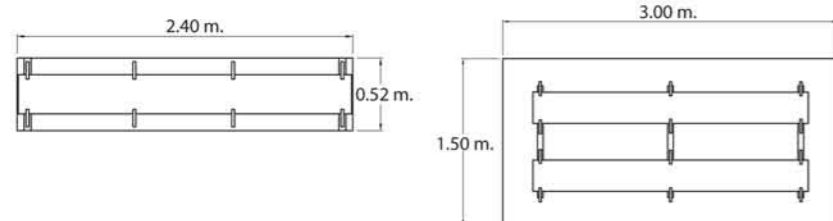

DESK IN U CONFIGURATION
WITH FILING CREDENZA

DESK 2.10M,
GLASS TOP

DESK 2.40M
IN U CONFIGURATION
FILING CREDENZA

DESK 2.10M
IN U CONFIGURATION
FILING CREDENZA

MEETING TABLE 3.00M GLASS TOP

MEETING TABLE 3.00M
WITH CONTACTS RAIL