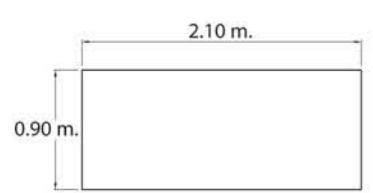

DESK 1.80M, GLASS TOP

DESK 1.80M

FULL-STORAGE
CREDENZA 1.80M

1

green

DESK 2.10M, WOOD TOP

DESK 2.10M

FULL-STORAGE
CREDENZA 2.10M