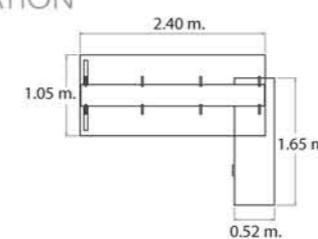

DESK 1.80M, GLASS TOP

DESK 1.80M

FULL-STORAGE
CREDENZA 1.80M

1

green

DESK 2.10M, WOOD TOP

DESK 2.10M

FULL-STORAGE
CREDENZA 2.10M

HUTCH WITH
2 WOOD DOORS

DESK 2.40M

DESK IN L CONFIGURATION

DESK 2.10M

DESK 2.40M
IN L CONFIGURATION

LATERAL
CREDENZA

DESK 2.10M
IN L CONFIGURATION

PEDESTAL FILE
CABINET

3

green®

DESK 2.40M IN L CONFIGURATION
WITH PEDESTAL FILE CABINET, GLASS TOPS

DESK 2.40M
IN L CONFIGURATION

FULL-STORAGE
CREDENZA 2.40M

HUTCH WITH 2 GLASS
AND 2 WOOD DOORS

DESK 2.10M,
GLASS TOP

DESK 2.40M,
WOOD TOP

DESK IN U CONFIGURATION
WITH FILING CREDENZA

DESK 2.10M,
GLASS TOP

DESK 2.40M
IN U CONFIGURATION
FILING CREDENZA

DESK 2.10M
IN U CONFIGURATION
FILING CREDENZA

MEETING TABLE 3.00M GLASS TOP

MEETING TABLE 3.00M
WITH CONTACTS RAIL