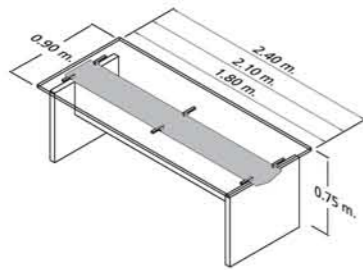

DESK IN U CONFIGURATION
WITH FILING CREDENZA

DESK 2.10M,
GLASS TOP

DESK 2.40M
IN U CONFIGURATION
FILING CREDENZA

DESK 2.10M
IN U CONFIGURATION
FILING CREDENZA

MEETING TABLE 3.00M GLASS TOP

MEETING TABLE 3.00M
WITH CONTACTS RAIL

OPEN CREDENZA
2.40M

MEETING TABLE 2.40M WOOD TOP

MEETING TABLE 2.40M
WITH CONTACTS RAIL

OPEN CREDENZA
2.10M

DESK WITH GLASS TOP.

DESK WITH WOOD TOP.

DESK WITH PEDESTAL FILE CABINET AND GLASS TOP.

DESK WITH PEDESTAL FILE CABINET AND WOOD TOP.