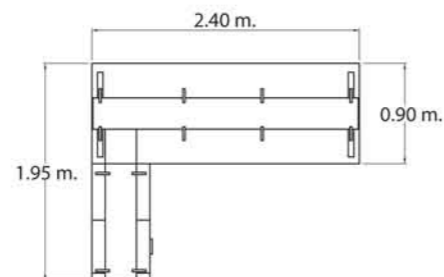

DESK 1.80M, GLASS TOP

DESK 1.80M

FULL-STORAGE
CREDENZA 1.80M

1

green

DESK 2.10M, WOOD TOP

DESK 2.10M

FULL-STORAGE
CREDENZA 2.10M

HUTCH WITH
2 WOOD DOORS

DESK 2.40M

DESK IN L CONFIGURATION

DESK 2.10M

DESK 2.40M
IN L CONFIGURATION

LATERAL
CREDENZA

DESK 2.10M
IN L CONFIGURATION

PEDESTAL FILE
CABINET

3

green®

DESK 2.40M IN L CONFIGURATION
WITH PEDESTAL FILE CABINET, GLASS TOPS

DESK 2.40M
IN L CONFIGURATION

FULL-STORAGE
CREDENZA 2.40M

HUTCH WITH 2 GLASS
AND 2 WOOD DOORS

DESK 2.10M,
GLASS TOP

DESK 2.40M,
WOOD TOP

DESK IN U CONFIGURATION
WITH FILING CREDENZA

DESK 2.10M,
GLASS TOP

DESK 2.40M
IN U CONFIGURATION
FILING CREDENZA

DESK 2.10M
IN U CONFIGURATION
FILING CREDENZA

MEETING TABLE 3.00M GLASS TOP

MEETING TABLE 3.00M
WITH CONTACTS RAIL