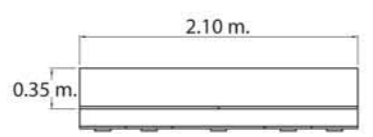

DESK 1.80M, GLASS TOP

DESK 1.80M

FULL-STORAGE
CREDENZA 1.80M

1

green

DESK 2.10M, WOOD TOP

DESK 2.10M

FULL-STORAGE
CREDENZA 2.10M