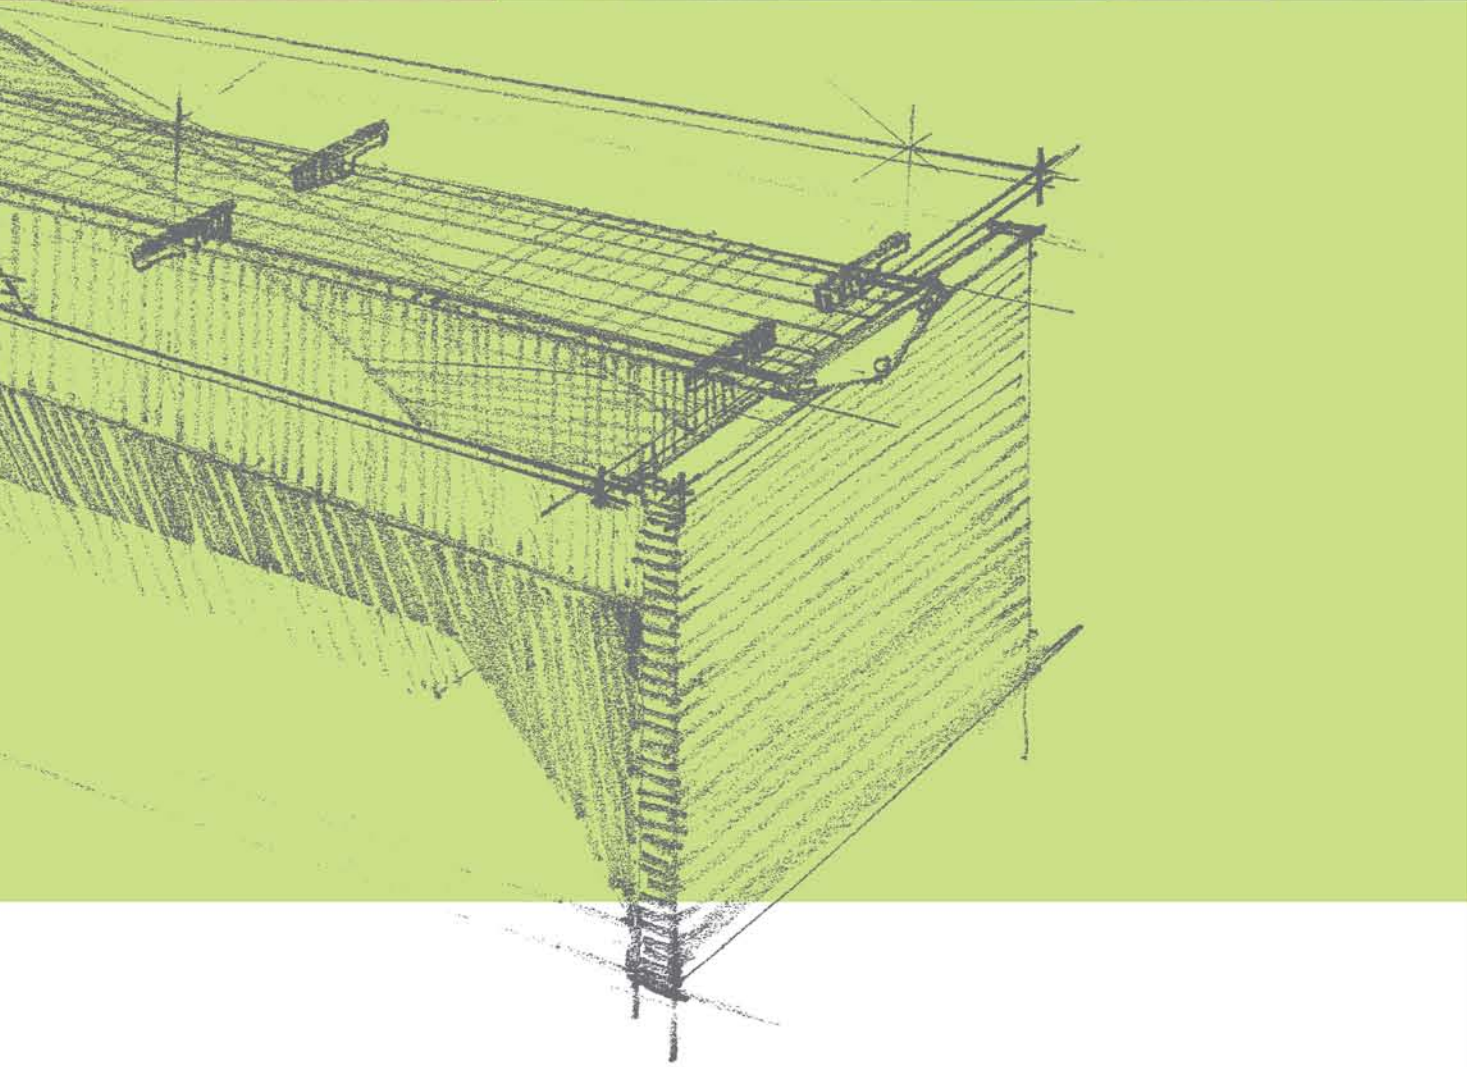

green®

OFFICE FURNITURE IN HARMONY WITH NATURE