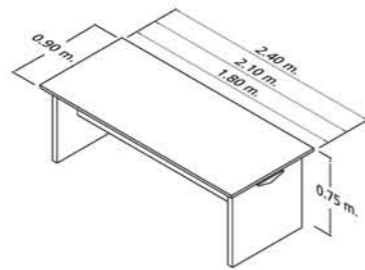

DESK 1.80M, GLASS TOP

DESK 1.80M

FULL-STORAGE
CREDENZA 1.80M

1

green

DESK 2.10M, WOOD TOP

DESK 2.10M

FULL-STORAGE
CREDENZA 2.10M

3

green®

DESK 2.40M IN L CONFIGURATION
WITH PEDESTAL FILE CABINET, GLASS TOPS

DESK 2.40M
IN L CONFIGURATION

FULL-STORAGE
CREDENZA 2.40M

HUTCH WITH 2 GLASS
AND 2 WOOD DOORS

DESK 2.10M,
GLASS TOP

DESK 2.40M,
WOOD TOP

DESK IN U CONFIGURATION
WITH FILING CREDENZA

DESK 2.10M,
GLASS TOP

DESK 2.40M
IN U CONFIGURATION
FILING CREDENZA

DESK 2.10M
IN U CONFIGURATION
FILING CREDENZA

MEETING TABLE 3.00M GLASS TOP

MEETING TABLE 3.00M
WITH CONTACTS RAIL

OPEN CREDENZA
2.40M

MEETING TABLE 2.40M WOOD TOP

MEETING TABLE 2.40M
WITH CONTACTS RAIL

OPEN CREDENZA
2.10M

DESK WITH GLASS TOP.

DESK WITH WOOD TOP.

DESK WITH PEDESTAL FILE CABINET AND GLASS TOP.

DESK WITH PEDESTAL FILE CABINET AND WOOD TOP.