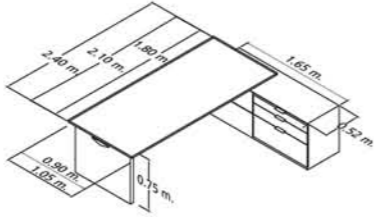

DESK WITH LATERAL CREDENZA WITH WOOD TOPS.