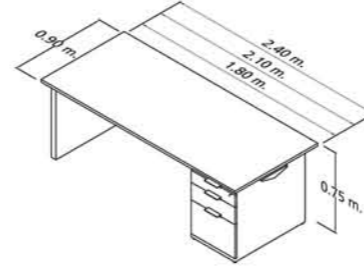

3

green®

DESK 2.40M IN L CONFIGURATION
WITH PEDESTAL FILE CABINET, GLASS TOPS

DESK 2.40M
IN L CONFIGURATION

FULL-STORAGE
CREDENZA 2.40M

HUTCH WITH 2 GLASS
AND 2 WOOD DOORS

DESK 2.10M,
GLASS TOP

DESK 2.40M,
WOOD TOP

DESK IN U CONFIGURATION
WITH FILING CREDENZA

DESK 2.10M,
GLASS TOP

DESK 2.40M
IN U CONFIGURATION
FILING CREDENZA

DESK 2.10M
IN U CONFIGURATION
FILING CREDENZA

MEETING TABLE 3.00M GLASS TOP

MEETING TABLE 3.00M
WITH CONTACTS RAIL

OPEN CREDENZA
2.40M

MEETING TABLE 2.40M WOOD TOP

MEETING TABLE 2.40M
WITH CONTACTS RAIL

OPEN CREDENZA
2.10M

DESK WITH GLASS TOP.

DESK WITH WOOD TOP.

DESK WITH PEDESTAL FILE CABINET AND GLASS TOP.

DESK WITH PEDESTAL FILE CABINET AND WOOD TOP.