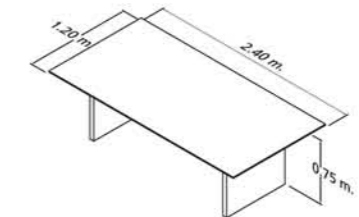

MEETING TABLE WITH WOOD TOP.