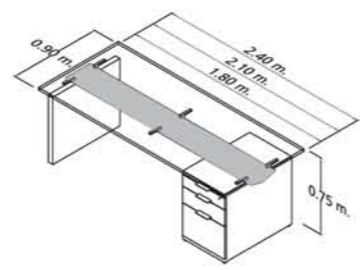

DESK IN U CONFIGURATION
WITH FILING CREDENZA

DESK 2.10M,
GLASS TOP

DESK 2.40M
IN U CONFIGURATION
FILING CREDENZA

DESK 2.10M
IN U CONFIGURATION
FILING CREDENZA

MEETING TABLE 3.00M GLASS TOP

MEETING TABLE 3.00M
WITH CONTACTS RAIL

OPEN CREDENZA
2.40M

MEETING TABLE 2.40M WOOD TOP

MEETING TABLE 2.40M
WITH CONTACTS RAIL

OPEN CREDENZA
2.10M

DESK WITH GLASS TOP.

DESK WITH WOOD TOP.

DESK WITH PEDESTAL FILE CABINET AND GLASS TOP.

DESK WITH PEDESTAL FILE CABINET AND WOOD TOP.