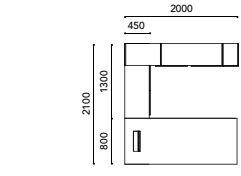

metaForm

metaForm

plan

side elevation

metaForm: square base option

plan

front elevation

metaSquare

plan

side elevation

plan

side elevation

plan

side elevation

metaPlay

plan

side elevation

plan

side elevation

plan

side elevation

metaSquare / metaPlay

Table top sizes

- Standard: 1400 W x 700 D
- Also available: 1200 W x 600 D, 1200 W x 700 D, 1500 W x 700 D, 1600 W x 700 D, 1600 W x 750 D