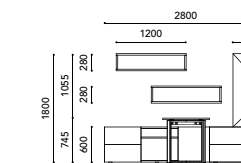

side elevation