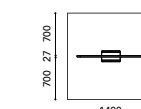

plan

side elevation

plan

side elevation

plan

side elevation

metaPlay

plan

side elevation

plan

side elevation

plan

side elevation

metaSquare / metaPlay

Table top sizes

- Standard: 1400 W x 700 D
- Also available: 1200 W x 600 D, 1200 W x 700 D, 1500 W x 700 D, 1600 W x 700 D, 1600 W x 750 D