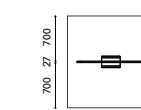

plan

side elevation

plan

side elevation

plan

side elevation

metaPlay

plan

side elevation

plan

side elevation

plan

side elevation

metaSquare / metaPlay

Table top sizes

- Standard: 1400 W x 700 D
- Also available: 1200 W x 600 D, 1200 W x 700 D, 1500 W x 700 D, 1600 W x 700 D, 1600 W x 750 D