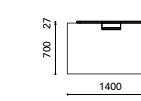

metaForm

metaForm

plan

side elevation

metaForm: square base option

plan

front elevation

metaSquare

plan

side elevation

plan

side elevation

plan

side elevation

metaPlay

plan

side elevation

plan

side elevation

plan

side elevation

metaSquare / metaPlay

Table top sizes

- Standard: 1400 W x 700 D
- Also available: 1200 W x 600 D, 1200 W x 700 D, 1500 W x 700 D, 1600 W x 700 D, 1600 W x 750 D