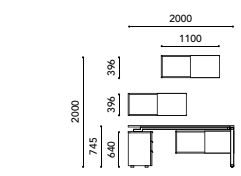

metaForm

metaForm

plan

side elevation

metaForm: square base option

plan

front elevation

metaSquare

plan

side elevation

plan

side elevation

plan

side elevation

metaPlay

plan

side elevation

plan

side elevation

plan

side elevation

metaSquare / metaPlay

Table top sizes

- Standard: 1400 W x 700 D
- Also available: 1200 W x 600 D, 1200 W x 700 D, 1500 W x 700 D, 1600 W x 700 D, 1600 W x 750 D