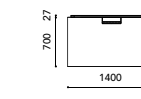

plan

side elevation

plan

side elevation

plan

side elevation

metaPlay

plan

side elevation

plan

side elevation

plan

side elevation

metaSquare / metaPlay

Table top sizes

- Standard: 1400 W x 700 D
- Also available: 1200 W x 600 D, 1200 W x 700 D, 1500 W x 700 D, 1600 W x 700 D, 1600 W x 750 D