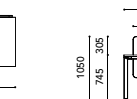

plan

side elevation

plan

side elevation

plan

side elevation

metaPlay

plan

side elevation

plan

side elevation

plan

side elevation

metaSquare / metaPlay

Table top sizes

- Standard: 1400 W x 700 D
- Also available: 1200 W x 600 D, 1200 W x 700 D, 1500 W x 700 D, 1600 W x 700 D, 1600 W x 750 D