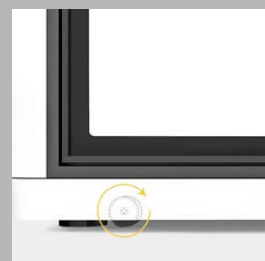

Move with ease